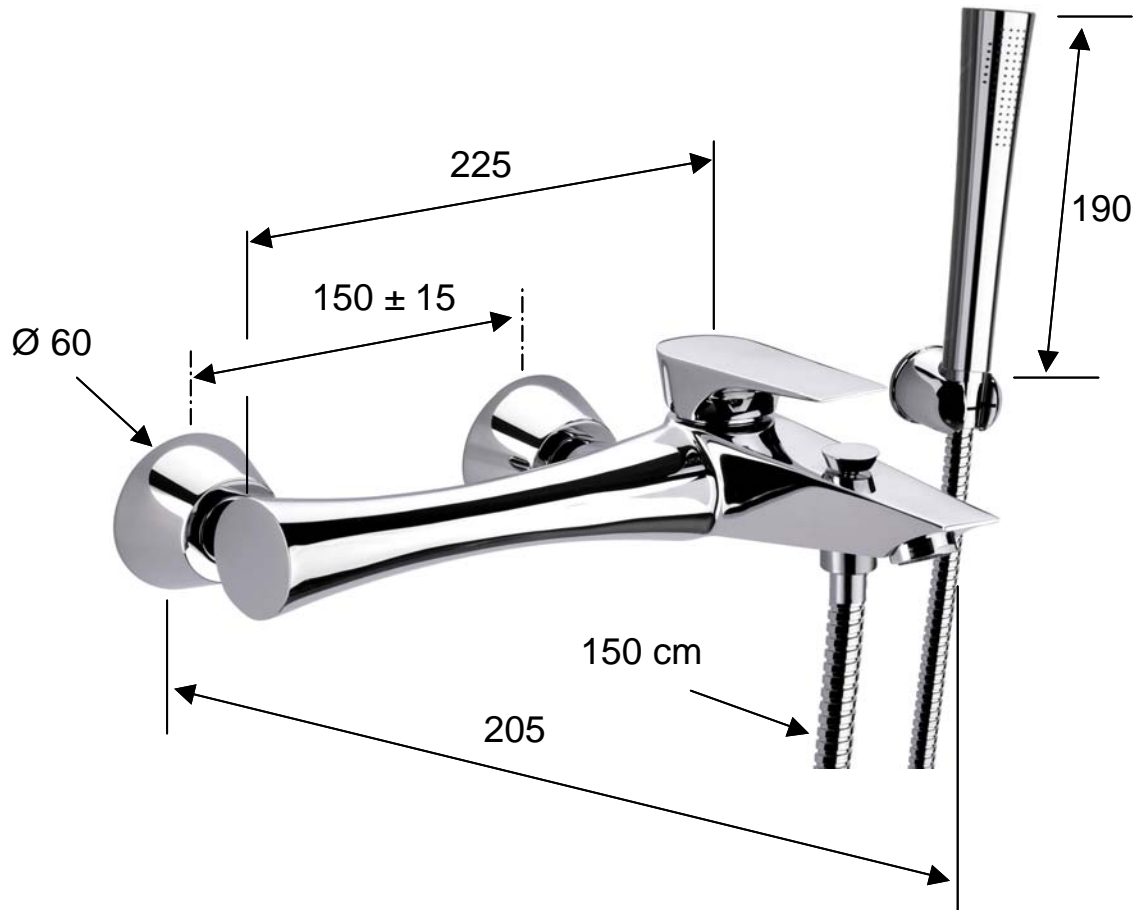

DANIEL

SCHEDA TECNICA TECHNICAL FEATURES

ART. COD.

DV 610

MATERIALI / MATERIALS

OTTONE CROMATO / CHROME PLATED BRASS

CROMATURA / CHROME PLATING

UNI EN 248