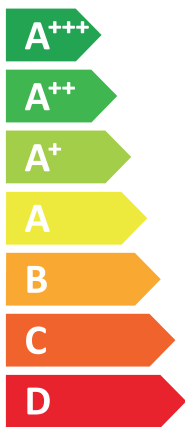

ENERG

енергия · ενέργεια

VISSMANN

VITOCAL 151-A, AWOT-M-E-AC-AF 151.A10

A++

A

Two icons representing sound power levels. The top icon shows a speaker inside a house with the text '40 dB' below it. The bottom icon shows a speaker outside a house with the text '56 dB' below it.

A legend for power output zones, consisting of three colored squares with corresponding power values: a dark blue square for '8 kW', a medium blue square for '9 kW', and a light blue square for '5 kW'.