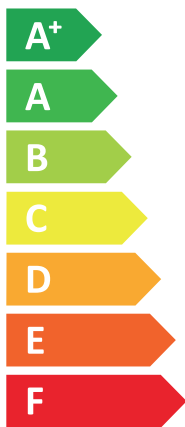

ENERG

енергия · ενέργεια

VISSMANN

VITOCAL 151-A, AWOT-M-E-AC-AF 151.A10

A++

A

Two icons representing sound power levels. The top icon shows a speaker inside a house with the text '40 dB' below it. The bottom icon shows a speaker outside a house with the text '56 dB' below it.

A legend for power output zones, consisting of three colored squares with corresponding power values: a dark blue square for '8 kW', a medium blue square for '9 kW', and a light blue square for '5 kW'.