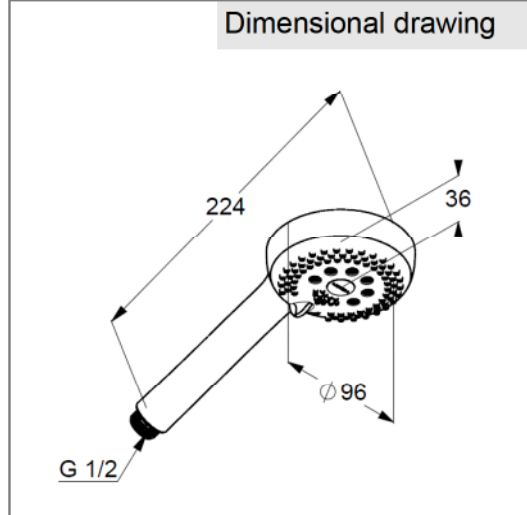

Finishes:
 05 chrome

Advertisement

- * KLUDI GmbH & Co KG KLUDI LOGO 3 S handshower
 item no. 6830005-00
- ** chrome plated, DIN EN 248
- *** DIN EN 1112

handshower, manufacturer KLUDI GmbH & Co KG KLUDI LOGO 3 S handshower item no. 6830005-00, DN 15, chrome plated, flow class B, cleaning system, adjustable to 3 spray patterns: Volumen Booster and Smooth, connection 1/2 inch, diameter shower head \varnothing 96 mm, length 224 mm, for pressure type water heater, for continuous line heater, PN 5,

Product picture

Dimensional drawing

Flow rate diagram