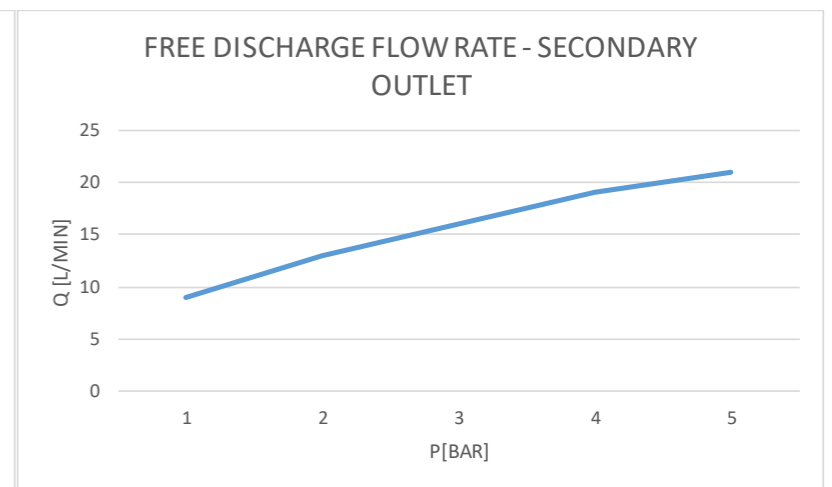

G 1/2" Diverted Outlet
with button pressed

Cod. : 9306680

Apice
A

Num. articolo	cod. REMER	cod. DANIEL	Q.tà
1	R52	A825	1
2	R9BC	CR3602GH	1
3	NGH	NGHT	1
4	DEVK9AA	DEV612	1
5	R9RO3P	3612ROCR	1
6	CAR40	16614CAPCR	1
7	MASR45	SR63045	1
8	TAMAD	TAMAD	1
9	GR54P	GR5X4P	1