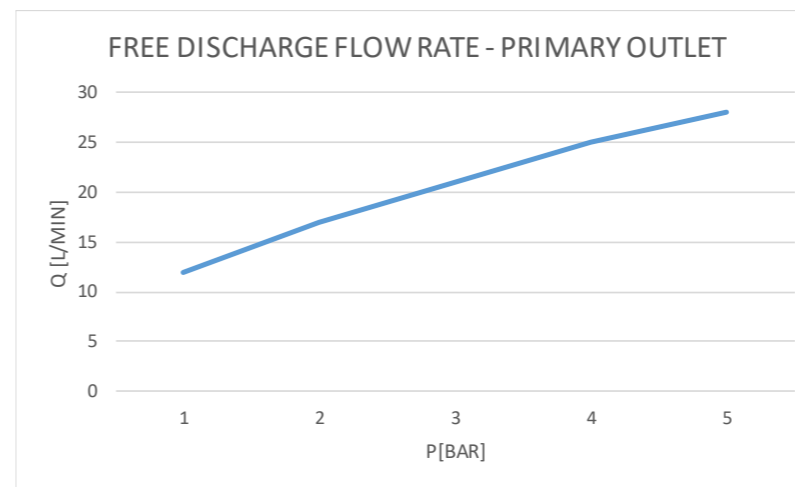

G 1/2" Diverted Outlet
with button pressed

Cod. : 9306680

Apice
A

Num. articolo	cod. REMER	cod. DANIEL	Q.tà
1	R52	A825	1
2	R9BC	CR3602GH	1
3	NGH	NGHT	1
4	DEVK9AA	DEV612	1
5	R9RO3P	3612ROCR	1
6	CAR40	16614CAPCR	1
7	MASR45	SR63045	1
8	TAMAD	TAMAD	1
9	GR54P	GR5X4P	1