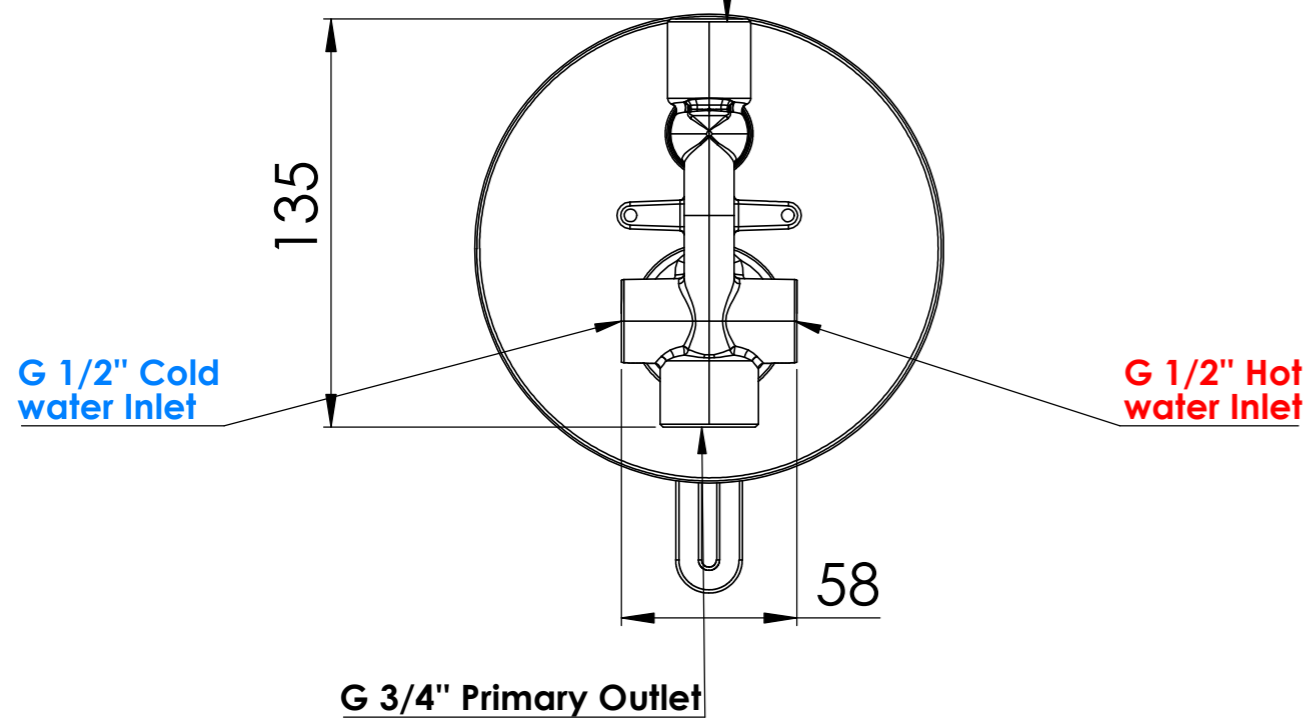

G 1/2" Diverted Outlet
with button pressed

Cod. : 9306680

Apice
A

Num. articolo	cod. REMER	cod. DANIEL	Q.tà
1	R52	A825	1
2	R9BC	CR3602GH	1
3	NGH	NGHT	1
4	DEVK9AA	DEV612	1
5	R9RO3P	3612ROCR	1
6	CAR40	16614CAPCR	1
7	MASR45	SR63045	1
8	TAMAD	TAMAD	1
9	GR54P	GR5X4P	1