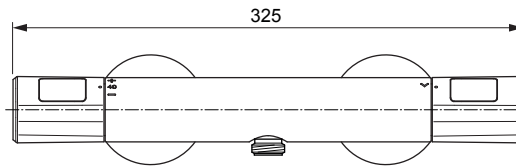

Ceratherm T100 A7229 ..

Ideal Standard

Produced from: Dez. 2019

Shower Thermostat
chrome **A7229AA**

Pos.	Description	Part-Number	Qty.	Pos.	Description	Part-Number	Qty.
1	Handle cpl.	A 861 386 AA	1 Set				
2	Thermostatic Cartridge cpl.	A 861 371 NU	1 pcs				
3	Stopping	A 861 373 NU	1 pcs				
4	Cartridge G1/2 180° cpl.	A 861 245 NU*	1 Set				
5	Nipple G1/2 outside cpl.	A 861 374 NU	1 Set				
6	Non-return valve	A 861 372 NU	1 Set				
7	Escutcheon cpl.	B 961 016 AA	2 Set				
8	Warp over shelf	A 7215 AA	1 pcs				