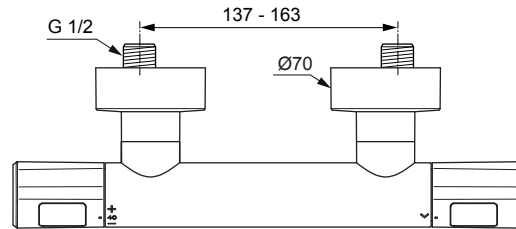

Ceratherm T100 A7229 ..

Ideal Standard

Produced from: Dez. 2019

Shower Thermostat
chrome **A7229AA**

Pos.	Description	Part-Number	Qty.	Pos.	Description	Part-Number	Qty.
1	Handle cpl.	A 861 386 AA	1 Set				
2	Thermostatic Cartridge cpl.	A 861 371 NU	1 pcs				
3	Stopping	A 861 373 NU	1 pcs				
4	Cartridge G1/2 180° cpl.	A 861 245 NU*	1 Set				
5	Nipple G1/2 outside cpl.	A 861 374 NU	1 Set				
6	Non-return valve	A 861 372 NU	1 Set				
7	Escutcheon cpl.	B 961 016 AA	2 Set				
8	Warp over shelf	A 7215 AA	1 pcs				

**Universal set (not all parts needed)*