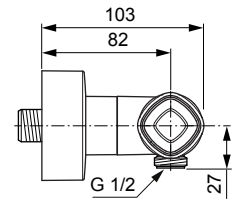

Ceratherm T100 A7229 ..

Ideal Standard

Produced from: Dez. 2019

Shower Thermostat
chrome **A7229AA**

Pos.	Description	Part-Number	Qty.	Pos.	Description	Part-Number	Qty.
1	Handle cpl.	A 861 386 AA	1 Set				
2	Thermostatic Cartridge cpl.	A 861 371 NU	1 pcs				
3	Stopping	A 861 373 NU	1 pcs				
4	Cartridge G1/2 180° cpl.	A 861 245 NU*	1 Set				
5	Nipple G1/2 outside cpl.	A 861 374 NU	1 Set				
6	Non-return valve	A 861 372 NU	1 Set				
7	Escutcheon cpl.	B 961 016 AA	2 Set				
8	Warp over shelf	A 7215 AA	1 pcs				