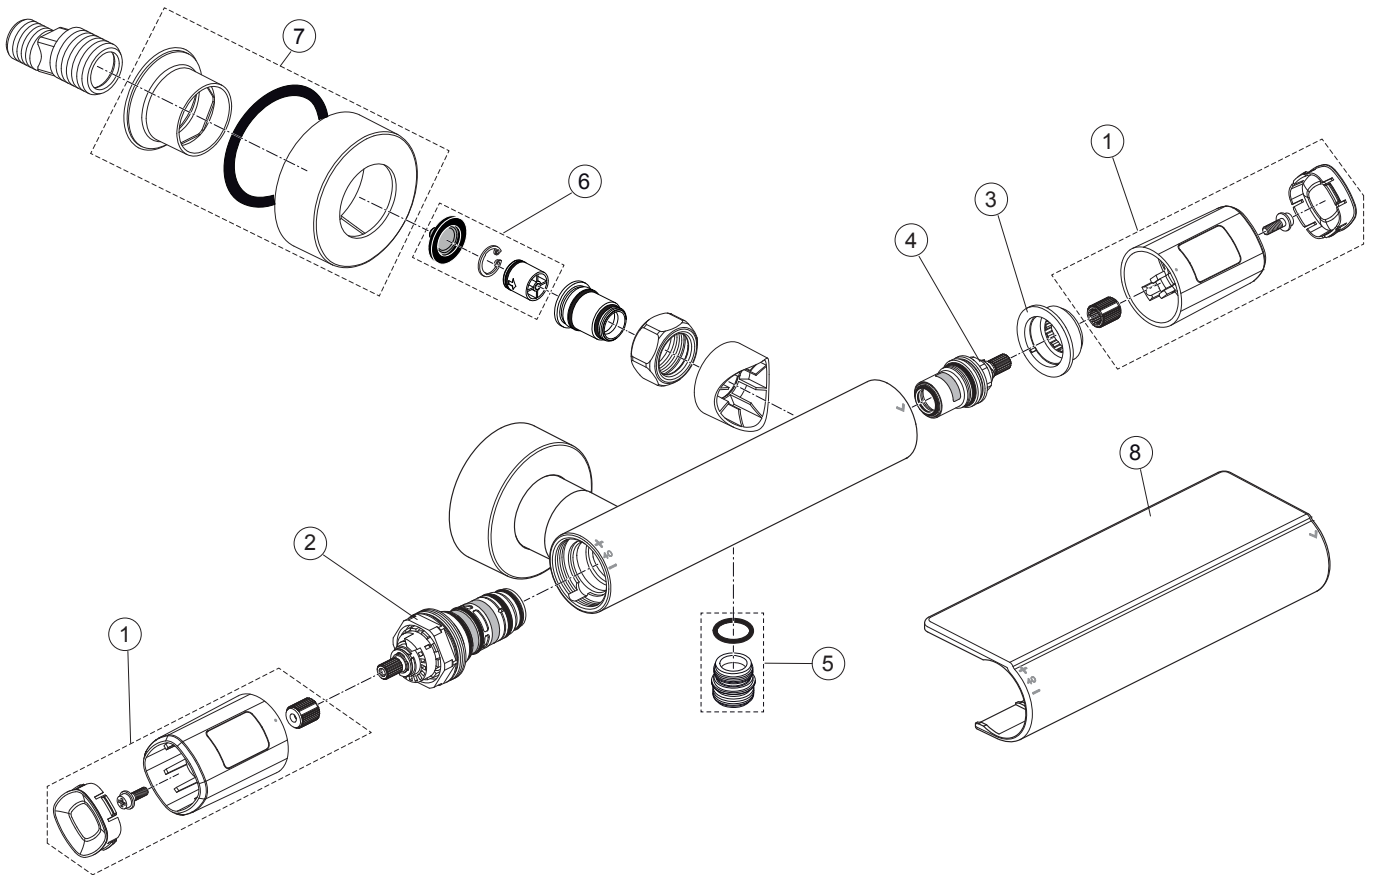

Ceratherm T100 A7229 ..

Ideal Standard

Produced from: Dez. 2019

Shower Thermostat
chrome **A7229AA**

Pos.	Description	Part-Number	Qty.	Pos.	Description	Part-Number	Qty.
1	Handle cpl.	A 861 386 AA	1 Set				
2	Thermostatic Cartridge cpl.	A 861 371 NU	1 pcs				
3	Stopping	A 861 373 NU	1 pcs				
4	Cartridge G1/2 180° cpl.	A 861 245 NU*	1 Set				
5	Nipple G1/2 outside cpl.	A 861 374 NU	1 Set				
6	Non-return valve	A 861 372 NU	1 Set				
7	Escutcheon cpl.	B 961 016 AA	2 Set				
8	Warp over shelf	A 7215 AA	1 pcs				

**Universal set (not all parts needed)*