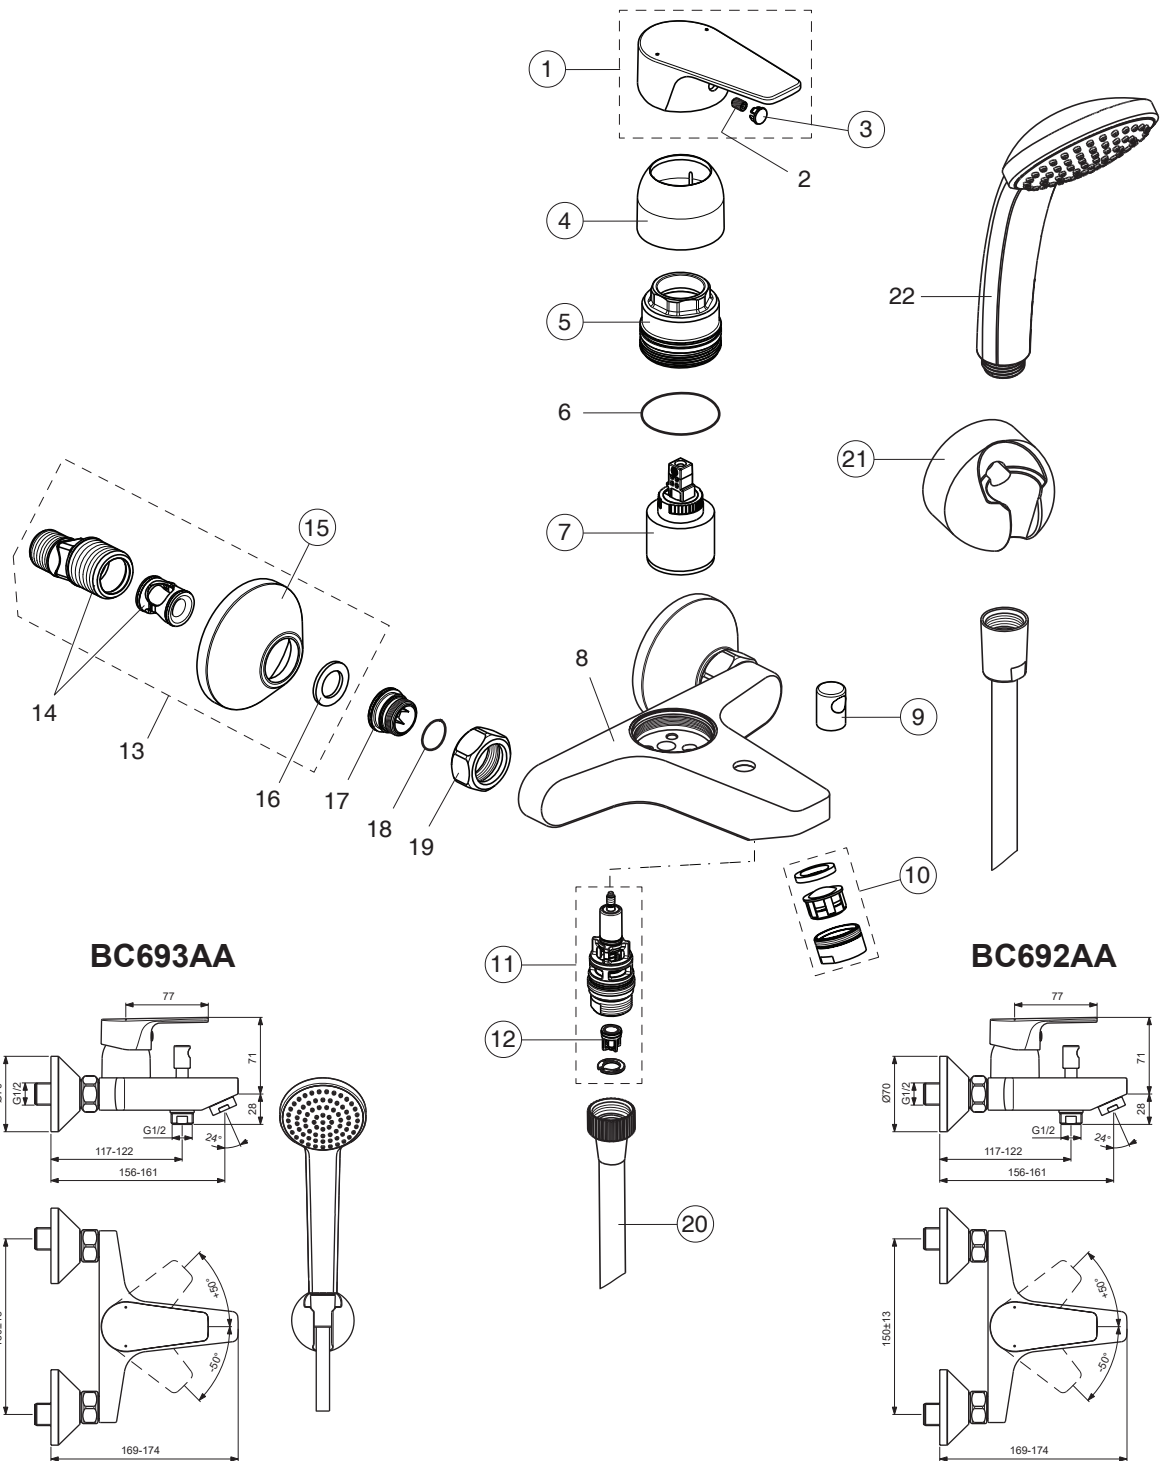

CERAFINE MODEL D

| Pos. | Signify | Spare parts-Nr. | Quantity | Pos. | Signify | Spare parts-Nr. | Quantity |
|---------|----------------------|-----------------|----------|------|------------------------|-----------------|----------|
| 1 | Lever, w/logo-compl. | B961511AA | 1 Set | 15 | Rosette | A963489AA | 1 Pcs. |
| 2 | Screw M5x8 | B964696NU | 1 Pcs. | 16 | Fiber ring | | 2 Pcs. |
| 3 | Cap decorative | B961229AA | 1 Pcs. | 17 | Nipple M19x1.5LH | | 2 Pcs. |
| 4 | Rosette | B961230NU | 1 Pcs. | 18 | O-Ring Ø15.6x1.78 | | 2 Pcs. |
| 5+pos.6 | Screw M42x1.5 | B961477NU | 1 Pcs. | 19 | Coupling nut | | 2 Pcs. |
| 6 | O-Ring Ø39.1x1.3 | | 1 Pcs. | 20 | Sh.hose L1500mm-compl. | B960604AA | 1 Pcs. |
| 7 | Cartridge Ø35mm | | 1 Pcs. | 21 | Wall bracket fixed | B9467AA | 1 Pcs. |
| 8 | Body bath/shower | | 1 Pcs. | 22 | Handspray 1F,80mm | | 1 Pcs. |
| 9 | Pull knob | B960486AA | 1 Pcs. | | | | |
| 10 | Neop.cascade M24x1-D | A960537AA | 1 Pcs. | | | | |
| 11 | Diverter automatic | B960167AA | 1 Pcs. | | | | |
| 12 | Rv-patrone | A960944NU | 2 Pcs. | | | | |
| 13 | S-connection-compl. | | 1 Pcs. | | | | |
| 14 | S-connector G3/4 | | 2 Pcs. | | | | |