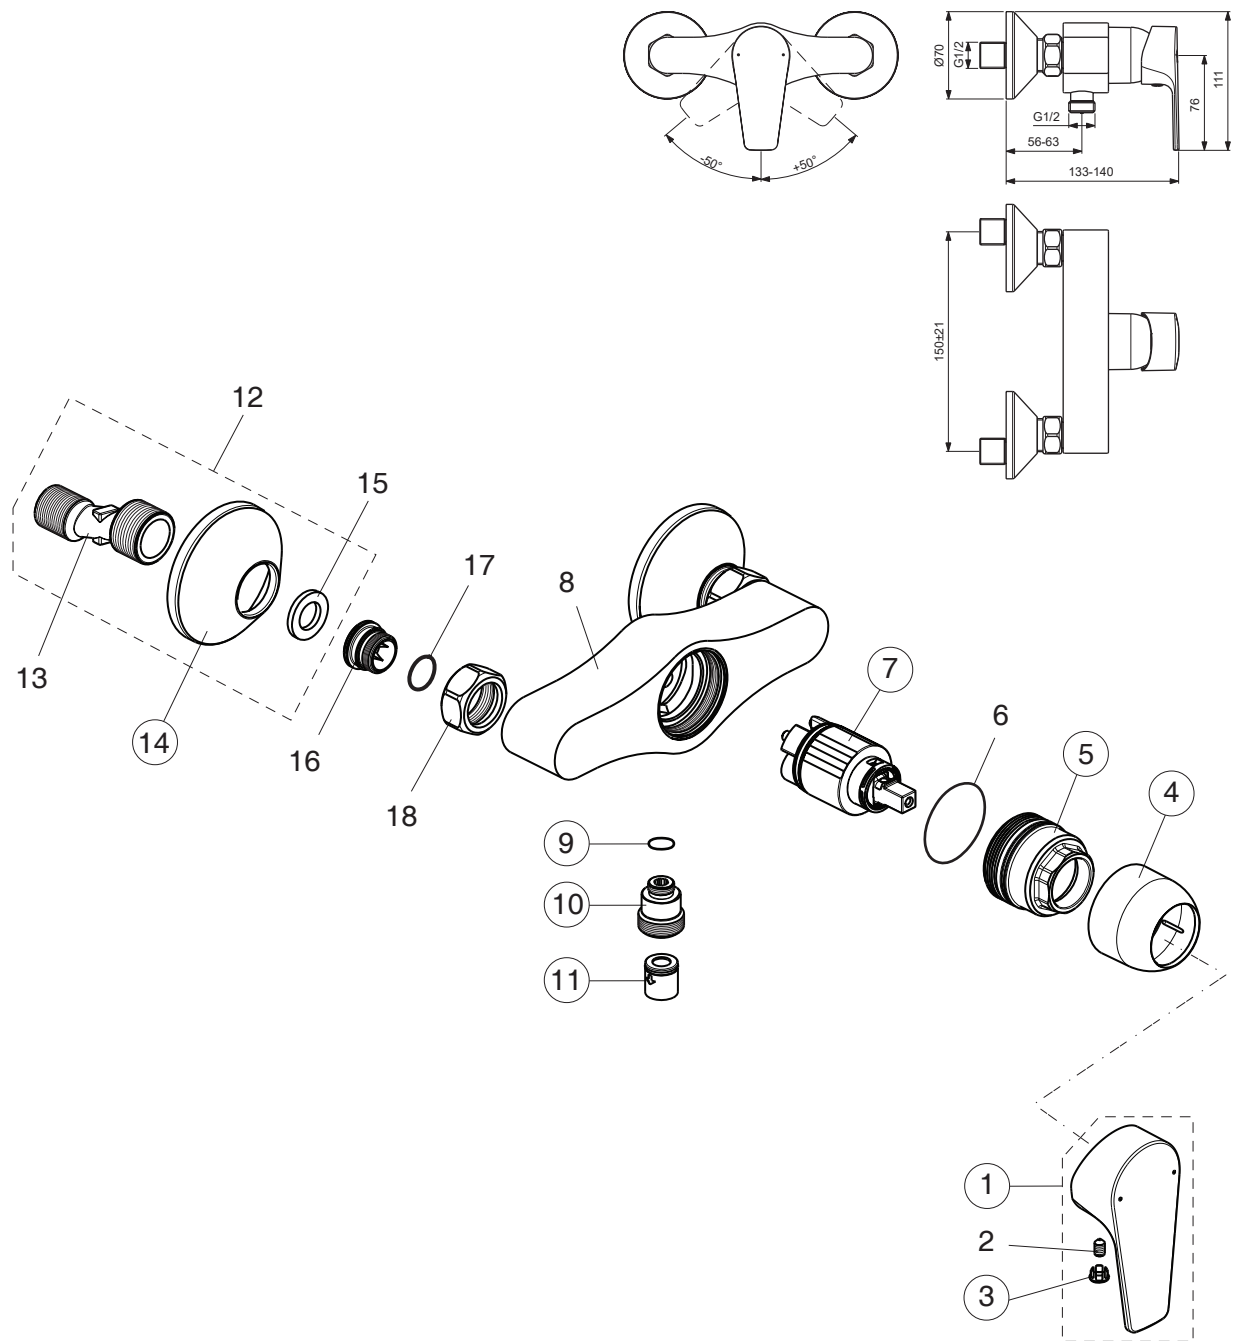

CERAFINE MODEL D

BC493AA

Pos.	Signify	Spare parts-Nr.	Quantity	Pos.	Signify	Spare parts-Nr.	Quantity
1	Lever ,w/logo-compl.	B961511AA	1 Set	15	Fiber ring		2 Pcs.
2	Screw M5x8		1 Pcs.	16	Nipple M19x1.5LH		2 Pcs.
3	Cap decorative	B964696NU	1 Pcs.	17	O-Ring Ø15.6x1.78		2 Pcs.
4	Rosette	B961229AA	1 Pcs.	18	Coupling nut		2 Pcs.
5+pos.6	Screw M42x1.5	B961230NU	1 Pcs.				
6	O-Ring Ø39.1x1.3		1 Pcs.				
7	Cartridge Ø35mm	B961480NU	1 Pcs.				
8	Body shower		1 Pcs.				
9	O-Ring Ø10x1.5	B960645NU	1 Pcs.				
10	Nipple G1/2-M12x1	B960646XX	1 Pcs.				
11	Non return valve	B961346NU	1 Pcs.				
12	S-connection-compl.		1 Pcs.				
13	S-connector G3/4		2 Pcs.				
14	Rosette	A963489AA	1 Pcs.				