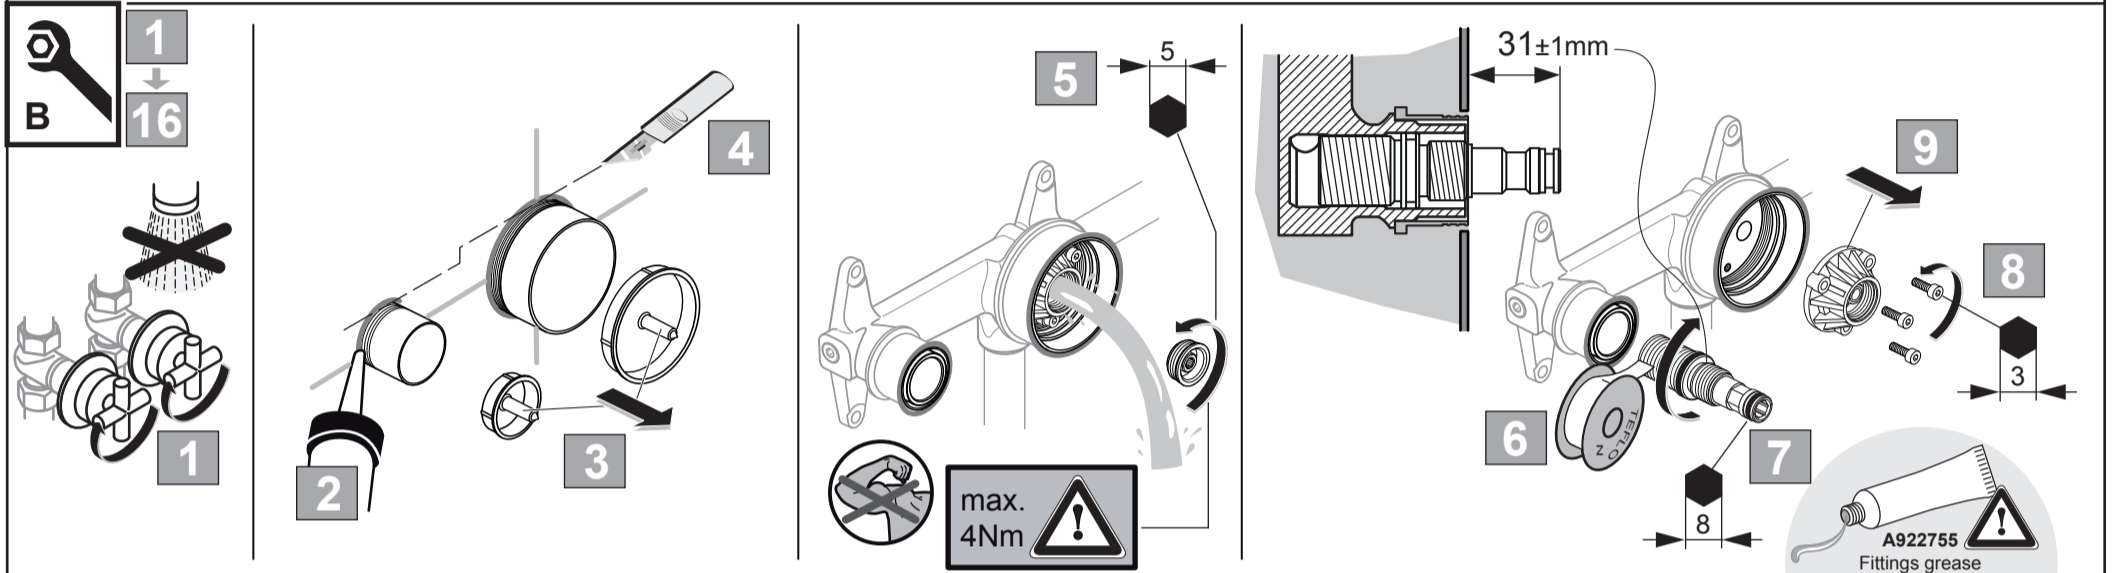

Ideal Standard

CONNECT AIR

1020 / A 868 364

A 7009 .. A 7029 ..

A 7009 ..

A 7029 ..

Ideal Standard International NV
 Corporate Village - Gent Building
 Da Vincilaan 2
 1935 Zaventem
 Belgium

www.idealstandardinternational.com