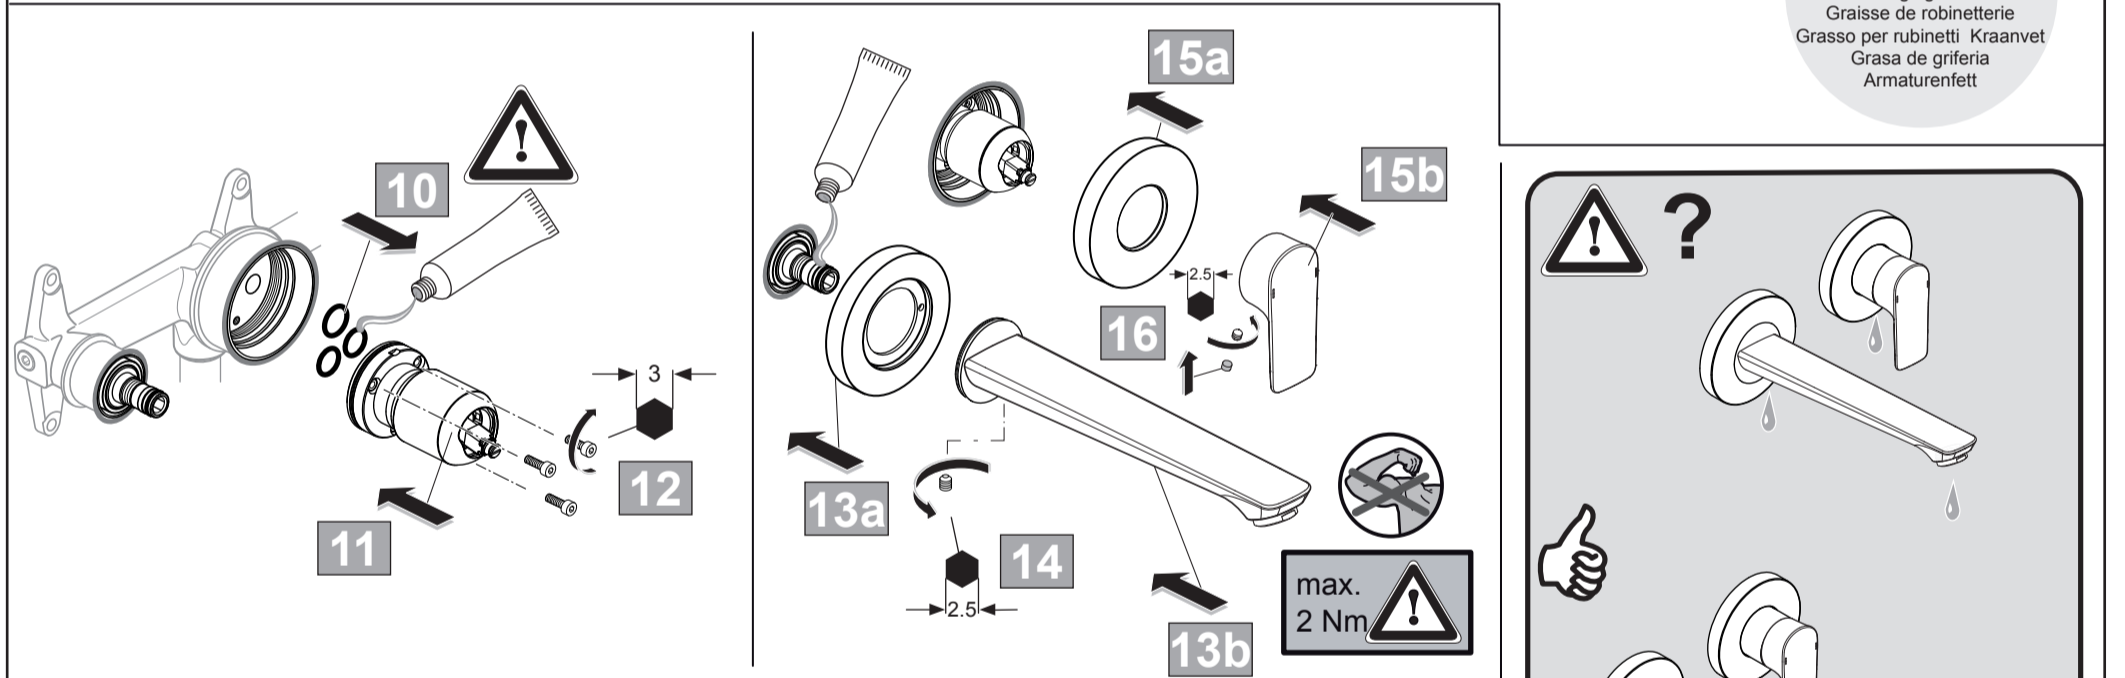

Ideal Standard

CONNECT AIR

1020 / A 868 364

A 7009 .. A 7029 ..

A 7009 ..

A 7029 ..

Ideal Standard International NV
 Corporate Village - Gent Building
 Da Vincilaan 2
 1935 Zaventem
 Belgium

www.idealstandardinternational.com