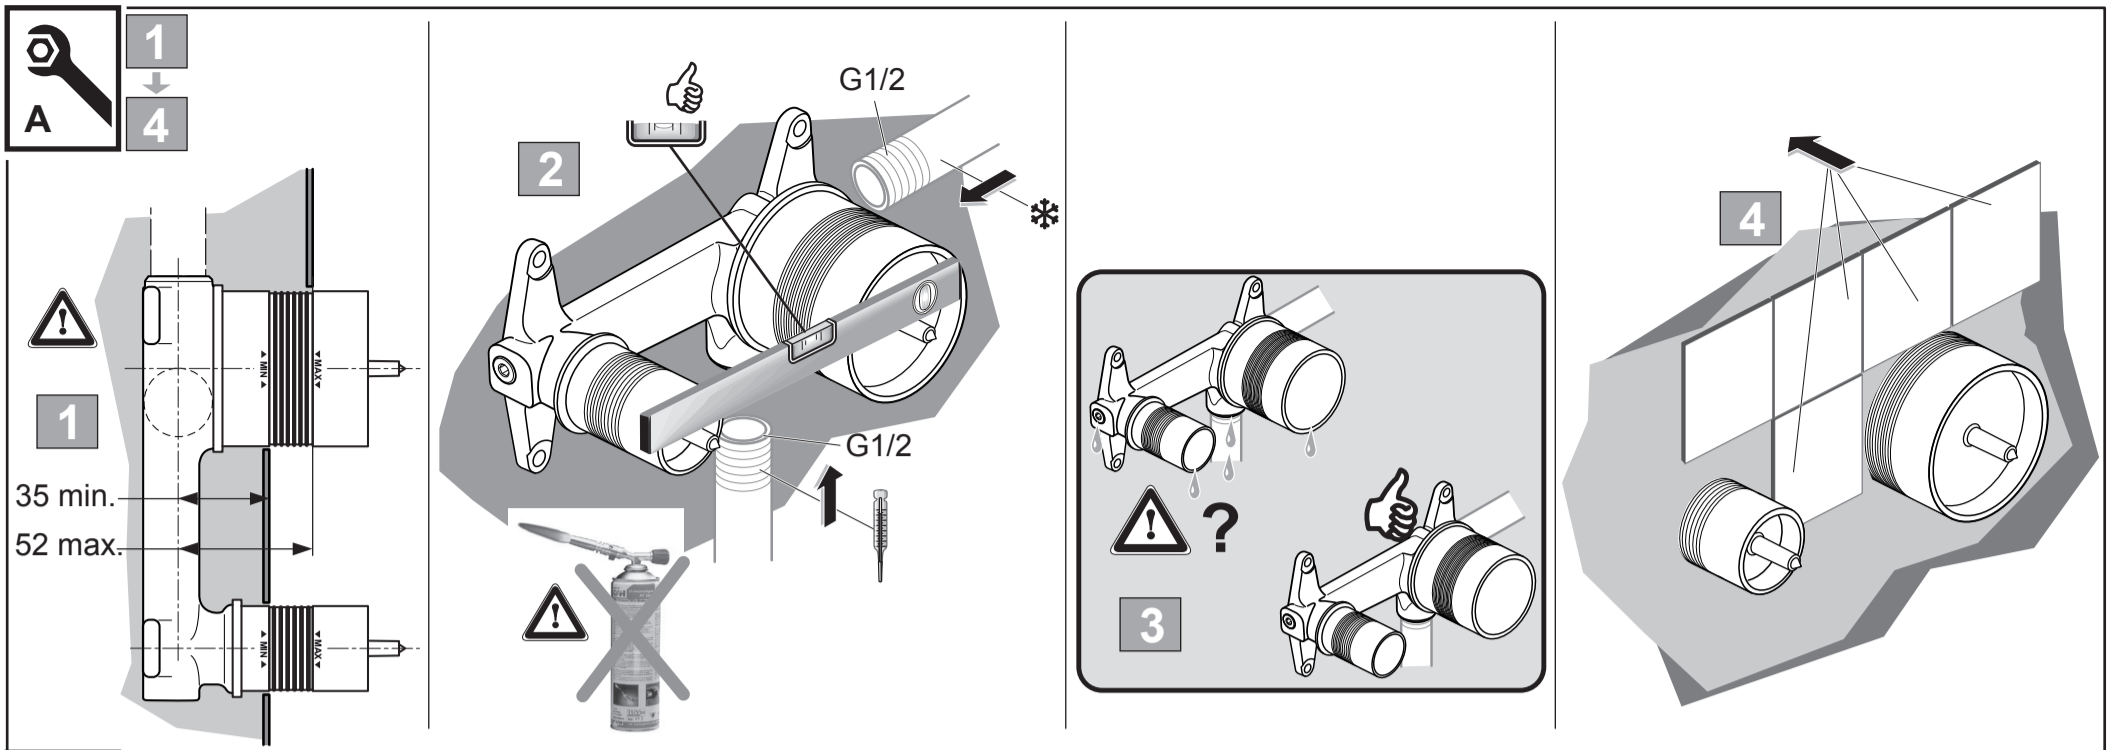

Ideal Standard

CONNECT AIR

1020 / A 868 364

A 7009 .. A 7029 ..

A 7009 ..

A 7029 ..

Ideal Standard International NV
 Corporate Village - Gent Building
 Da Vincilaan 2
 1935 Zaventem
 Belgium

www.idealstandardinternational.com