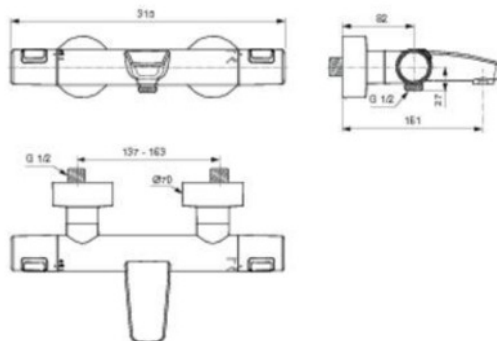

Ceratherm T25 A7544XG

Produced from: **March 2021**

Bath-Shower Thermostat
Matt black **A7544XG**

Pos.	Description	Part-Number	Qty.	Pos.	Description	Part-Number	Qty.
1	Handle cpl.	A 861 370 XG	1 Set				
2	Thermostatic Cartridge cpl.	A 861 371 NU	1 pcs				
3	Stop valve with diverter	A 861 375 NU	1 Set				
4	Thread ring + stopring cpl.	A 861 376 NU	1 Set				
5	Connection nipple cpl.	A 861 387 NU	1 Set				
6	Non-return valve	A 861 372 NU	1 Set				
7	Nipple G1/2 outside cpl.	A 861 374 NU	1 Set				
8	Aerator	A 960 537 XG	1 pcs				
9	Escutcheon	B 961 016 XG	2 Set				