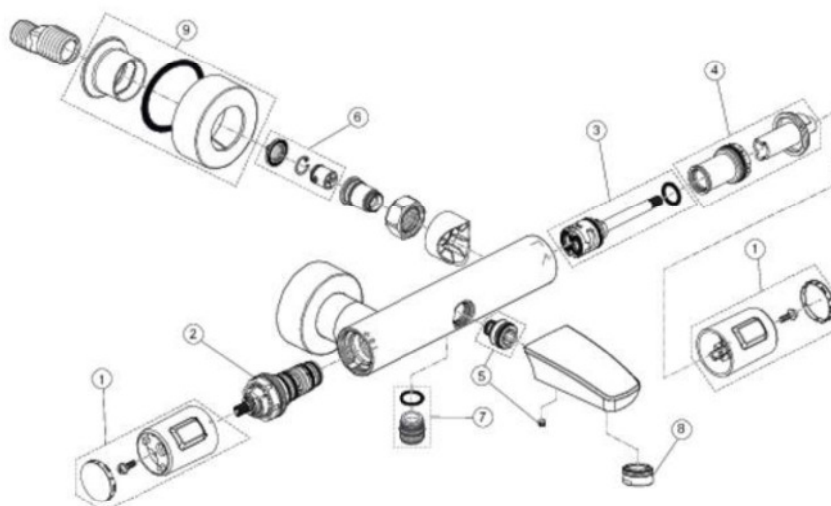

Ceratherm T25 A7544XG

Produced from: **March 2021**

Bath-Shower Thermostat
Matt black **A7544XG**

Pos.	Description	Part-Number	Qty.	Pos.	Description	Part-Number	Qty.
1	Handle cpl.	A 861 370 XG	1 Set				
2	Thermostatic Cartridge cpl.	A 861 371 NU	1 pcs				
3	Stop valve with diverter	A 861 375 NU	1 Set				
4	Thread ring + stopring cpl.	A 861 376 NU	1 Set				
5	Connection nipple cpl.	A 861 387 NU	1 Set				
6	Non-return valve	A 861 372 NU	1 Set				
7	Nipple G1/2 outside cpl.	A 861 374 NU	1 Set				
8	Aerator	A 960 537 XG	1 pcs				
9	Escutcheon	B 961 016 XG	2 Set				