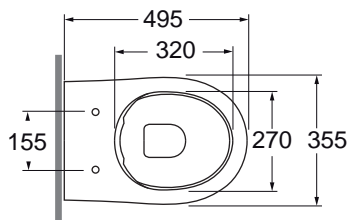

ABVCSPE00000

sanitari sospesi/wall hung sanitary wares

codice
code

Vaso ABE sospeso Easy Clean.
Wc ABE wall hung Easy Clean.

bianco lucido/ shiny white

ABVCSPE00000BI

CM 50x35,5xh40

plt Italy pz. 18 - plt export pcs.18

kg 23,5

Tecnologie/technologies:

watersaving

easyclean

scala/scale 1:20 dimensioni/dimensions in mm

Complementi/complements:

Sedile termoindurente con chiusura frizionata.
Thermosetting soft close seat cover.

bianco lucido/ shiny white

ABS 1800/F

Codice
code

Protezione antiurto e acustica per vaso e bidet sospesi.
Shock absorption and acoustic protection for wall-hung wc and bidet

Codice
code

ISAC

Sedile termoindurente.
Thermosetting soft.

bianco lucido/ shiny white

ABS 1800

Kit fissaggio a "elle" per vaso e bidet sospesi
"L" fixing kit for wall-hung wc and bidet

KIT 2000 C

TECHNICAL SHEET n°: 01	DESIGNER: OFFICINA AZZURRA	CODE: ABVCSPE00000	Azzurra sanitari in ceramica S.p.a. via Civita Castellana snc 01030 Castel S.Elia (VT) - ITALY Tel.+39.0761 518155 Fax.+39.0761 514560		
SHEET FORMAT: A4	ISO	REVISION: 01	SCALE: 1:20	DATE: 08/05/2020	
REGULATIONS: CE EN 997/ EN33 / Dop-997 *					
All the measurements respect the tolerances provided by the "AZZURRA QUALITY GUIDELINES".					