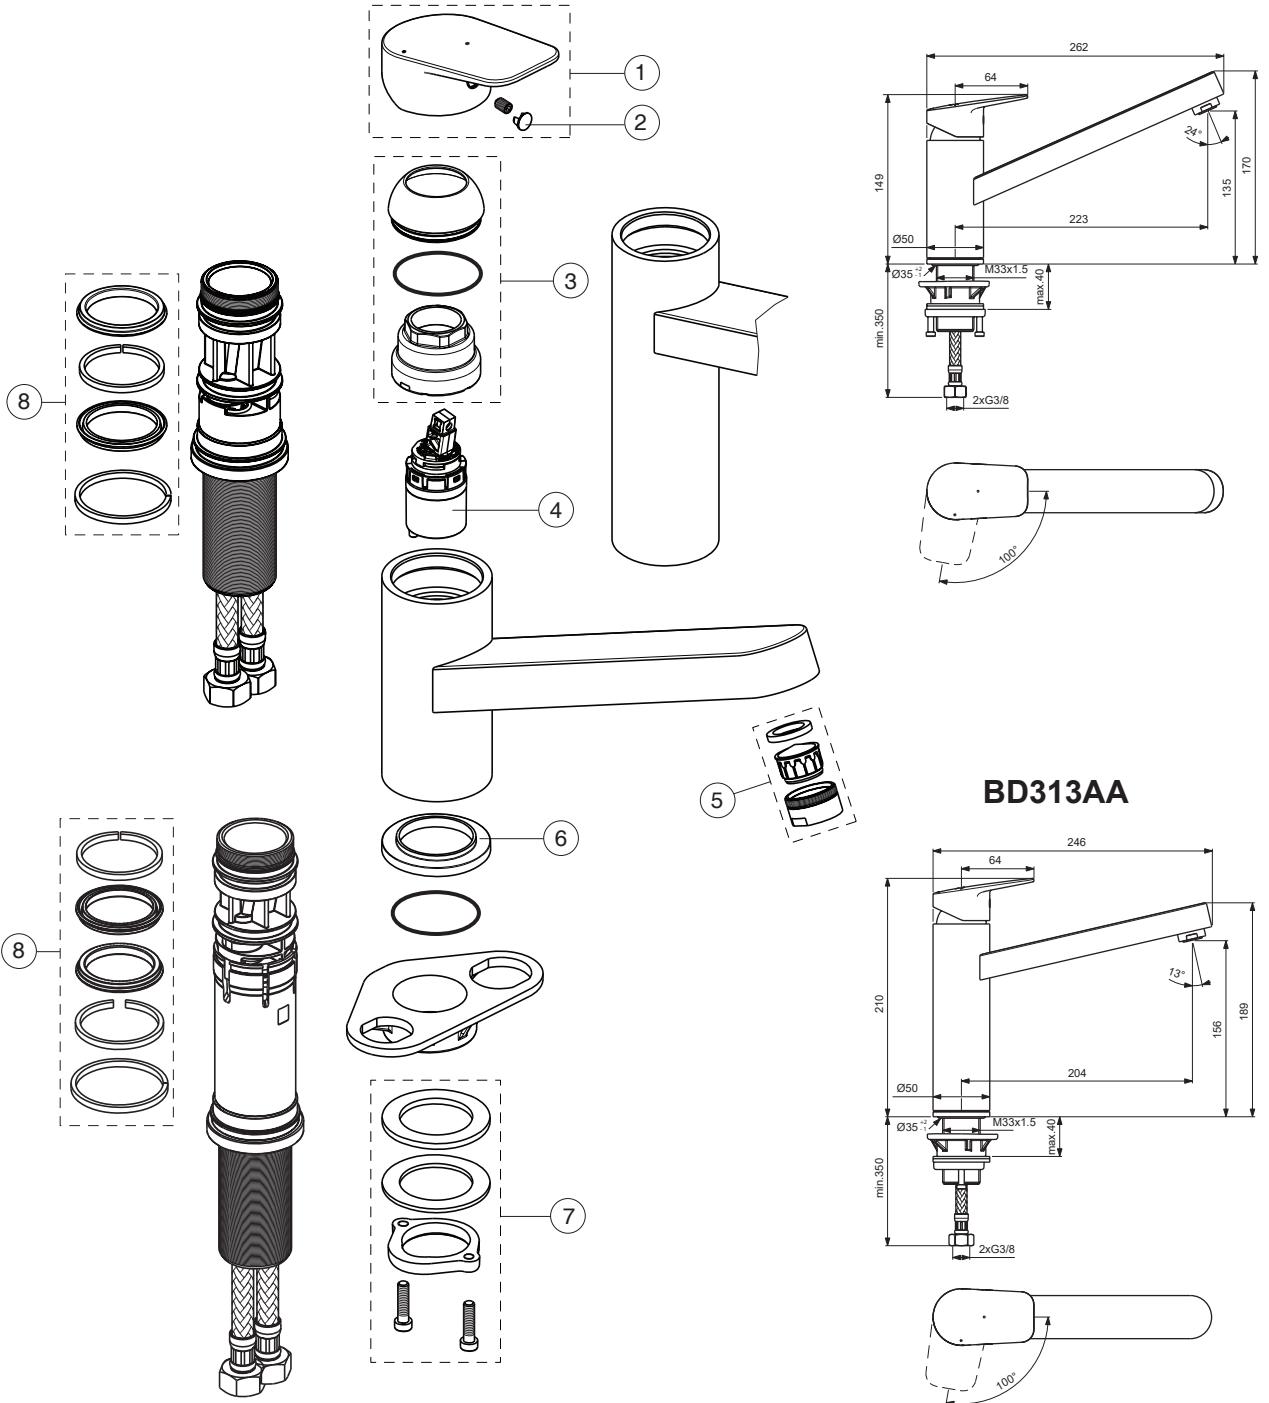

CERAPLAN

Ideal Standard

BD310AA

Pos.	Signify	Spare parts-Nr.	Quantity	Pos.	Signify	Spare parts-Nr.	Quantity
1	Lever,w/logo	B961735AA	1 Set				
2	Cap decorative	B960473AA	1 Pcs.				
3	Escutcheon	B961677AA	1 Set				
4	Cartridge Ø28mm-click	A861398NU	1 Pcs.				
5	Aer.casc.SLC M24x1-B	B961245AA	1 Pcs.				
6	Rosette decorative	B960712AA	1 Pcs.				
7	Connecting group	B960255NU	1 Set				
8	Sealing elements	B961676NU	1 Set				