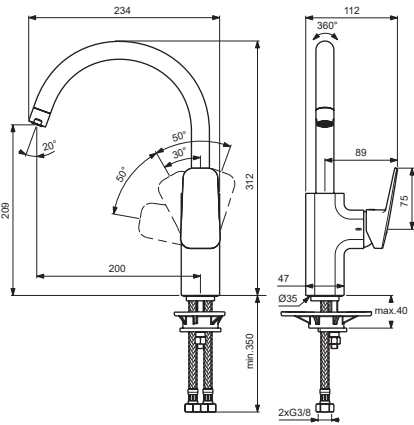

CERAPLAN

Ideal Standard

BD334AA
BD344AA

Pos.	Signify	Spare parts-Nr.	Quantity	Pos.	Signify	Spare parts-Nr.	Quantity
1	Lever,w/logo	B961718AA	1 Set				
2	Cap decorative	B960473AA	1 Pcs.				
3	Rosette M38x1.5	B961438AA	1 Pcs.				
4	Screw M4x1.5/M38x1.5	B961374NU	1 Set				
5	Hot limit stop	A861181NU	1 Pcs.				
6	Cartridge Ø38mm	A861156NU*	1 Pcs.				
7	Tub.spout R200mm	B961740AA	1 Set				
		B961742AA**	1 Set				
8	Aerator	B961741AA	1 Pcs.				
	Aerator-1.75GPM	B961743AA**	1 Pcs.				
9	Sealing set	B961727NU	1 Set				
10	Connecting set	A964520NU	1 Set				
11	Flex hose G3/8 /L445mm	A963600NU	1 Pcs.				

** for BD344AA

*Universal set (not all parts needed)

10.2021