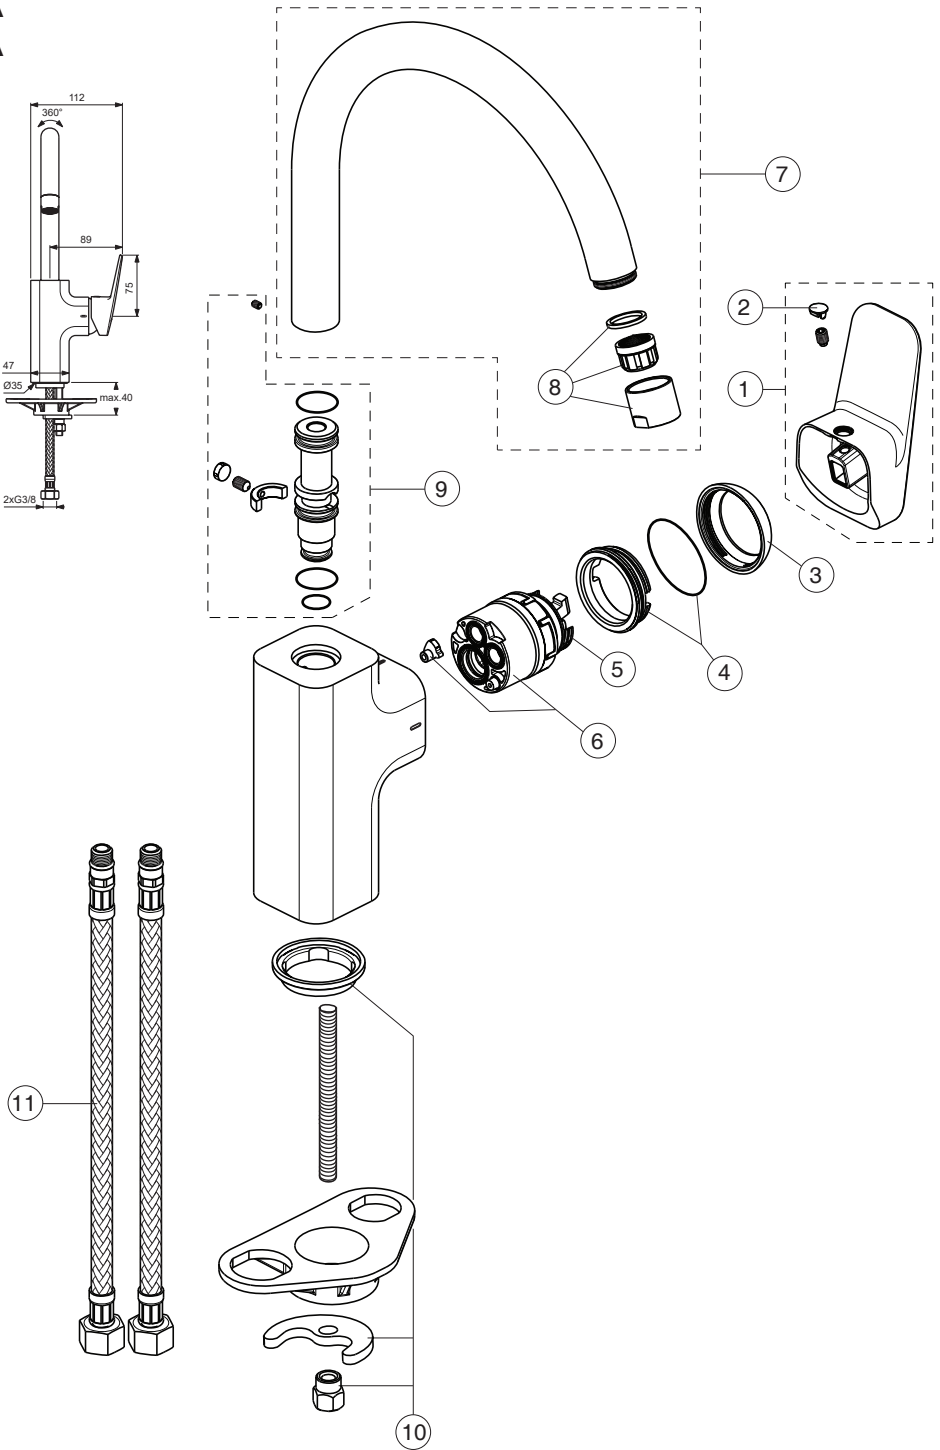

CERAPLAN

Ideal Standard

BD334AA
BD344AA

Pos.	Signify	Spare parts-Nr.	Quantity	Pos.	Signify	Spare parts-Nr.	Quantity
1	Lever,w/logo	B961718AA	1 Set				
2	Cap decorative	B960473AA	1 Pcs.				
3	Rosette M38x1.5	B961438AA	1 Pcs.				
4	Screw M4x1.5/M38x1.5	B961374NU	1 Set				
5	Hot limit stop	A861181NU	1 Pcs.				
6	Cartridge Ø38mm	A861156NU*	1 Pcs.				
7	Tub.spout R200mm	B961740AA	1 Set				
		B961742AA**	1 Set				
8	Aerator	B961741AA	1 Pcs.				
	Aerator-1.75GPM	B961743AA**	1 Pcs.				
9	Sealing set	B961727NU	1 Set				
10	Connecting set	A964520NU	1 Set				
11	Flex hose G3/8 /L445mm	A963600NU	1 Pcs.				

** for BD344AA

*Universal set (not all parts needed)

10.2021