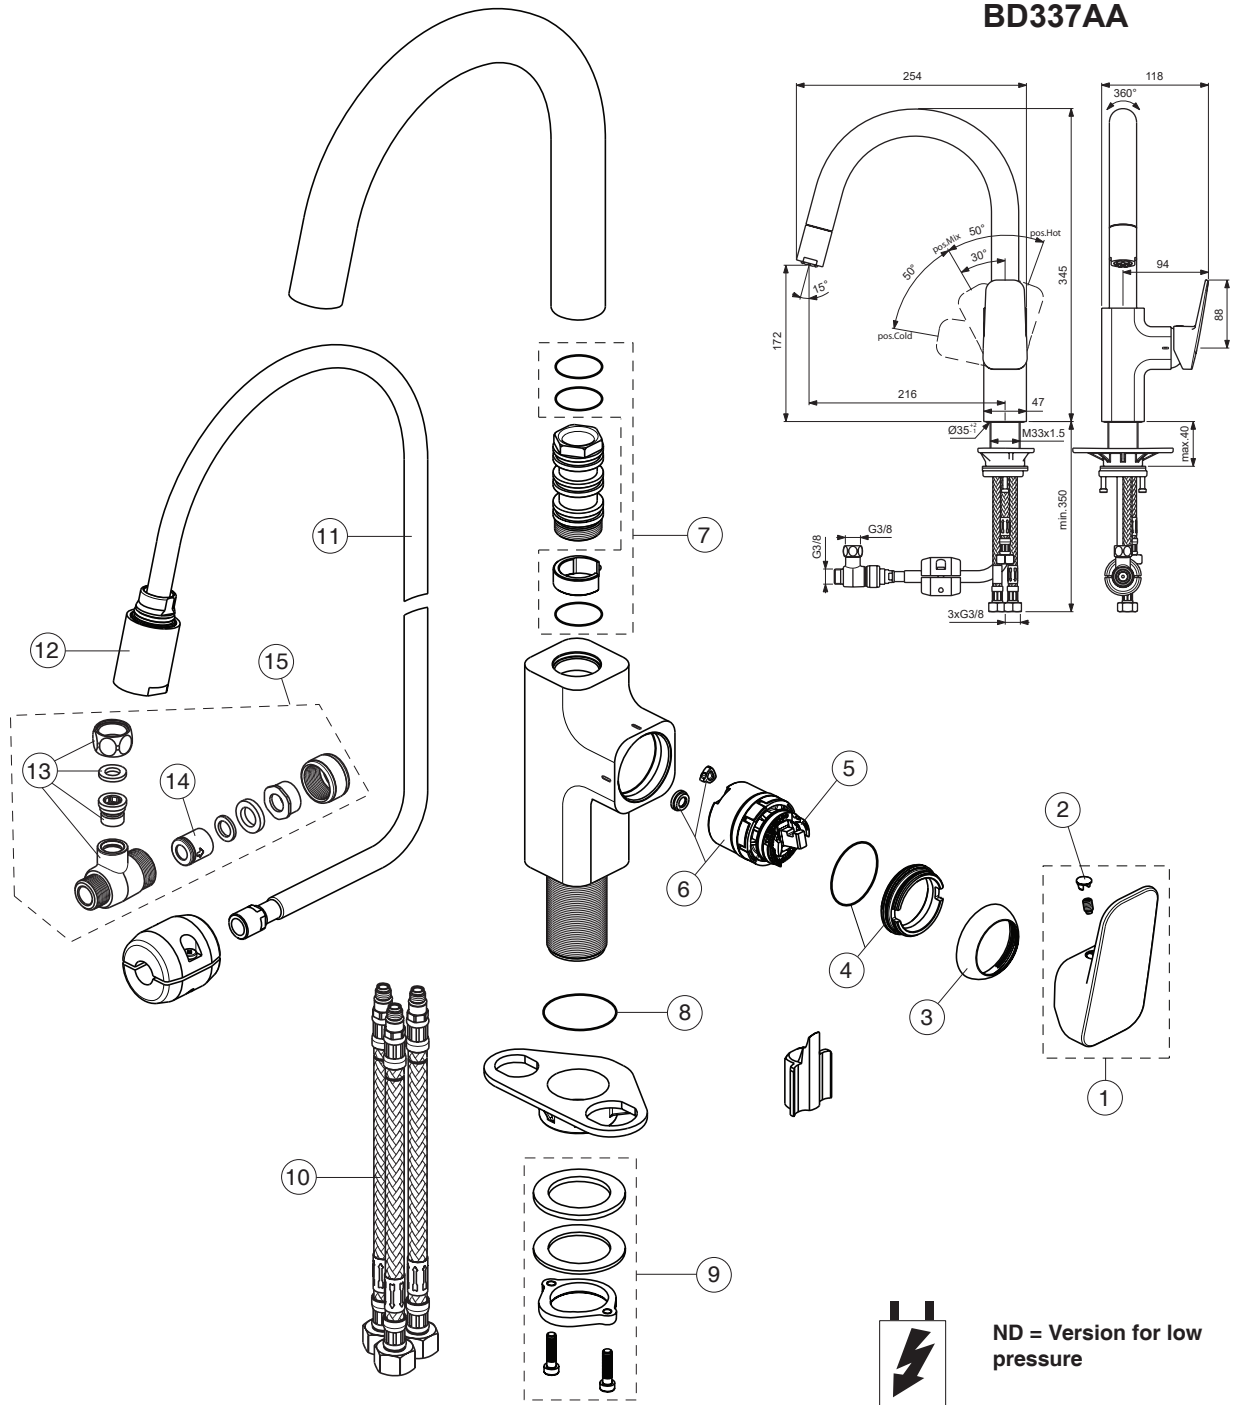

BD337AA

Pos.	Signify	Spare parts-Nr.	Quantity	Pos.	Signify	Spare parts-Nr.	Quantity
1	Lever, w/logo	B961718AA	1 Set	14	Non return valve	B961346NU	1 Pcs.
2	Cap decorative	B960473AA	1 Pcs.	15	Connection set, ND	B960465AA	1 Set
3	Rosette M38x1.5	B961438AA	1 Pcs.				
4	Screw M41x1.5/M38x1.5	B961374NU	1 Set				
5	Hot limit stop	A861181NU	1 Pcs.				
6	Cartridge Ø38mm	A861156NU*	1 Pcs.				
7	Sealing set for tub.spout	B960842NU	1 Set				
8	O-Ring Ø37.77x2.62	A962574NU	1 Pcs.				
9	Connecting group	B960255NU	1 Set				
10	Fl.hose G3/8, M8x1/L620	B960364NU	1 Pcs.				
	Fl.hose G3/8, M8x1/L500	A962005NU	1 Pcs.				
11	Hose G1/2-L1500	B961414AA	1 Pcs.				
12	Pull-down spray	B961312AA	1 Pcs.				
13	T-Stueck	A962630NU	1 Pcs.				