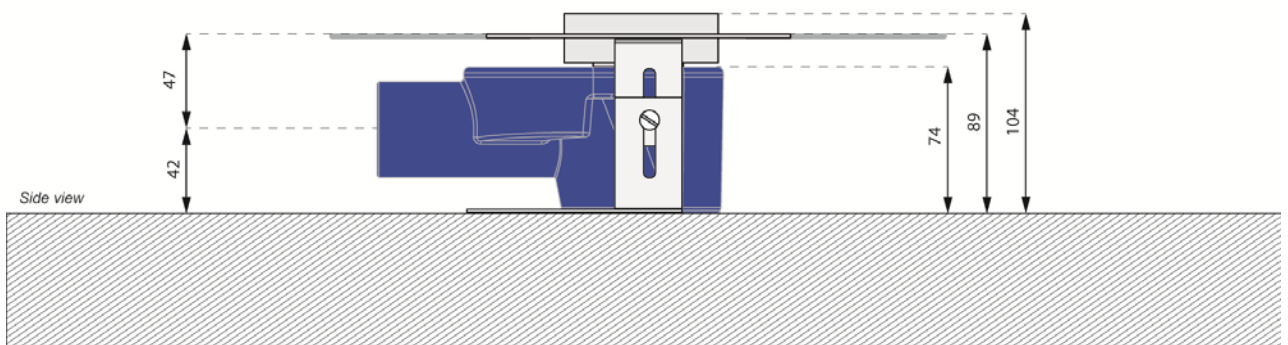

EVENES Shower Drain Assembled