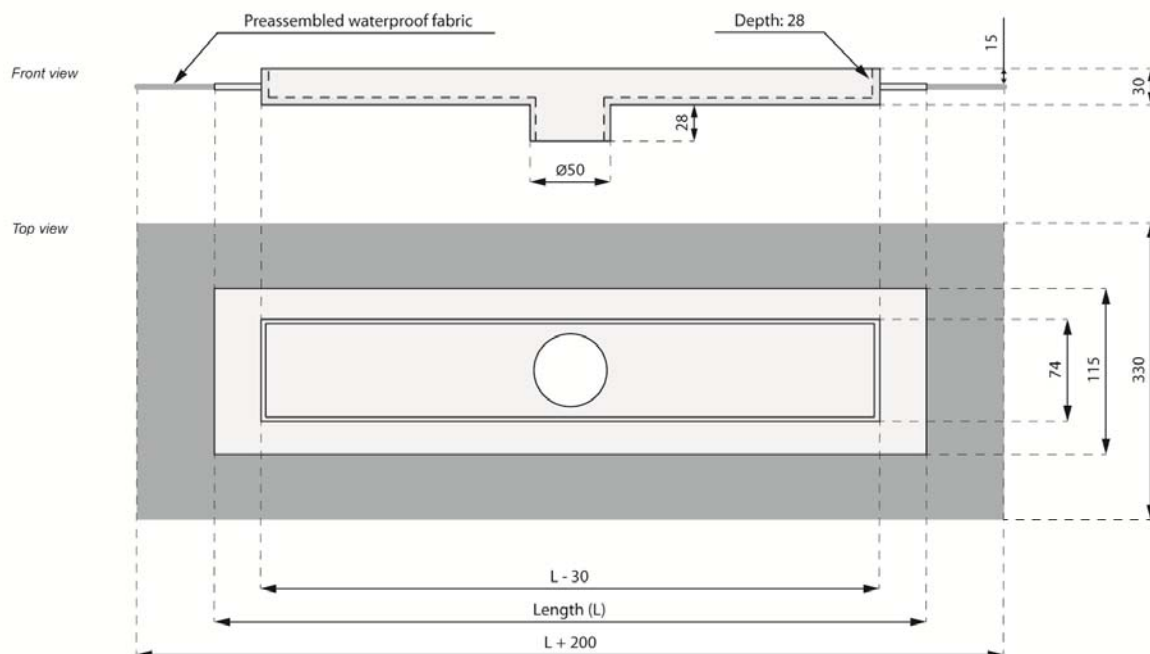

Datasheet Evenes Shower Drain

Shower Drain

Material: 1.4301
Material thickness: 1.5 mm

Sifon

Material: ABS
Capacity Siphon: 0,7 l/s
Water seal: 50 mm
EU-Norm: Capacity and water seal are tested according the European Standard (EN 1253)
Garantie: European Standard, 5 years
Packaging: Card board boxes

Article number	Article description
EV-DUFL-50	9372935 / 60020 Duschrinnenset Evenes 50 cm, inkl. Verfliesbarem Einsatz
EV-DUFL-60	9372936 / 60021 Duschrinnenset Evenes 60 cm, inkl. Verfliesbarem Einsatz
EV-DUFL-70	9372937 / 60022 Duschrinnenset Evenes 70 cm, inkl. Verfliesbarem Einsatz
EV-DUFL-80	9372938 / 60023 Duschrinnenset Evenes 80 cm, inkl. Verfliesbarem Einsatz
EV-DUFL-90	9372939 / 60024 Duschrinnenset Evenes 90 cm, inkl. Verfliesbarem Einsatz
EV-DUFL-100	9372940 / 60025 Duschrinnenset Evenes 100 cm, inkl. Verfliesbarem Einsatz
EV-DUFL-110	9372941 / 60026 Duschrinnenset Evenes 110 cm, inkl. Verfliesbarem Einsatz
EV-DUFL-120	9372942 / 60027 Duschrinnenset Evenes 120 cm, inkl. Verfliesbarem Einsatz