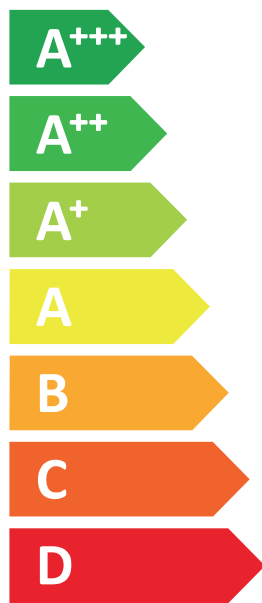

ENERG
енергия · ενέργεια

VIESMANN

VITOCAL 252-A, AWOT-M-E-AC 251.A10

A+++

A+

Two icons showing sound power levels. The top icon shows a speaker inside a house with the text "40 dB". The bottom icon shows a speaker outside a house with the text "54 dB".

A legend for the Europe map showing three shaded regions corresponding to power outputs: 8 kW (dark blue), 10 kW (medium blue), and 5 kW (light blue).

2019

811/2013

6173739-2