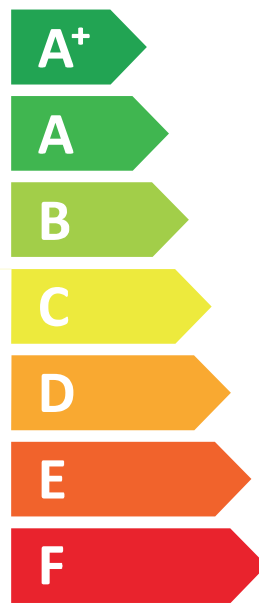

ENERG
енергия · ενέργεια

VIESMANN

VITOCAL 252-A, AWOT-M-E-AC 251.A10

A+++

A+

Two icons showing sound power levels. The top icon shows a speaker inside a house with the text "40 dB". The bottom icon shows a speaker outside a house with the text "54 dB".

A legend for the Europe map showing three shaded regions corresponding to power outputs: 8 kW (dark blue), 10 kW (medium blue), and 5 kW (light blue).

2019

811/2013

6173739-2