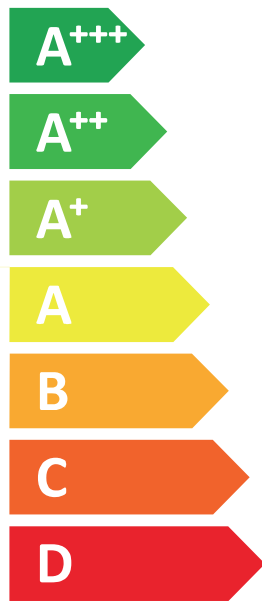

ENERG  
енергия · ενέργεια

**VIESMANN**

**VITOCAL 252-A, AWOT-E-AC 251.A13**

**A+++**

**A+**

Two icons showing sound power levels. The top icon shows a speaker inside a house with the value 40 dB. The bottom icon shows a speaker outside a house with the value 54 dB.

A legend for power levels, showing three colored squares corresponding to the map: dark blue for 10 kW, medium blue for 12 kW, and light blue for 7 kW.

2019

811/2013

6173742-2