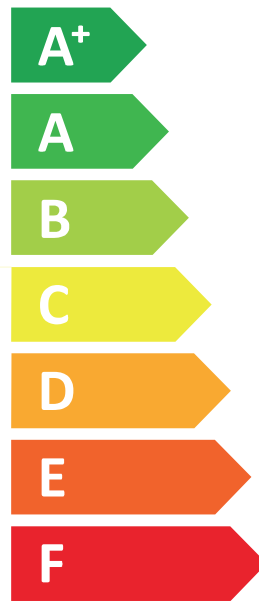

ENERG  
енергия · ενέργεια

**VIESMANN**

**VITOCAL 252-A, AWOT-E-AC 251.A13**

**A+++**

**A+**

Two icons showing sound power levels. The top icon shows a speaker inside a house with the value 40 dB. The bottom icon shows a speaker outside a house with the value 54 dB.

A legend for power levels, showing three colored squares corresponding to the map: dark blue for 10 kW, medium blue for 12 kW, and light blue for 7 kW.

2019

811/2013

6173742-2