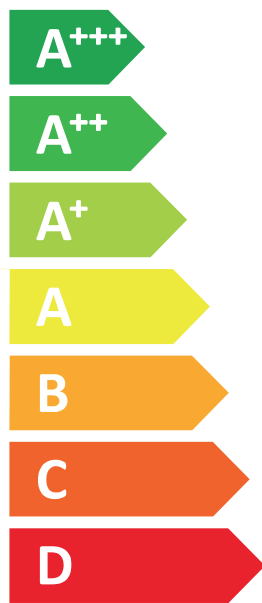

ENERG
енергия · ενέργεια

VIESMANN

VITOCAL 252-A, AWOT-E-AC-AF 251.A10

A+++

A+

Two sound power level icons. The top one shows a speaker inside a house icon with the text "40 dB". The bottom one shows a speaker outside a house icon with the text "54 dB".

A legend for the Europe map showing three power output zones: 8 kW (dark blue), 10 kW (medium blue), and 5 kW (light blue).

2019

811/2013

6173756-2