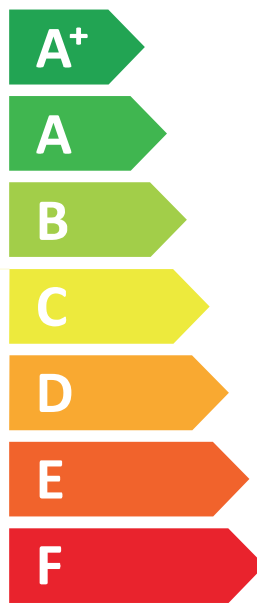

ENERG
енергия · ενέργεια

VIESMANN

VITOCAL 252-A, AWOT-E-AC-AF 251.A10

A+++

A+

Two sound power level icons. The top one shows a speaker inside a house icon with the text "40 dB". The bottom one shows a speaker outside a house icon with the text "54 dB".

A legend for the Europe map showing three power output zones: 8 kW (dark blue), 10 kW (medium blue), and 5 kW (light blue).

2019

811/2013

6173756-2