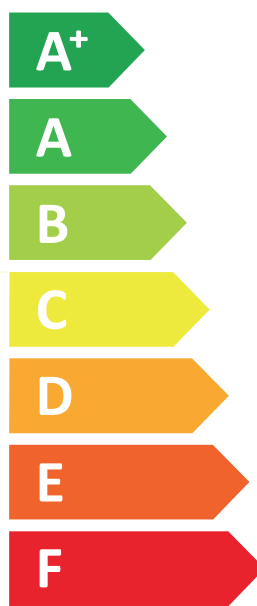

ENERG  
енергия · ενέργεια

**VIESMANN**

VITOCAL 252-A, AWOT-E-AC-AF 251.A13

**A+++**

**A+**

Two icons showing sound power levels for radiators. The top icon shows a speaker inside a house with the text "40 dB". The bottom icon shows a speaker outside a house with the text "54 dB".

A legend for power levels, consisting of three colored squares with corresponding text: a dark blue square for "10 kW", a medium blue square for "12 kW", and a light blue square for "7 kW".

2019

811/2013