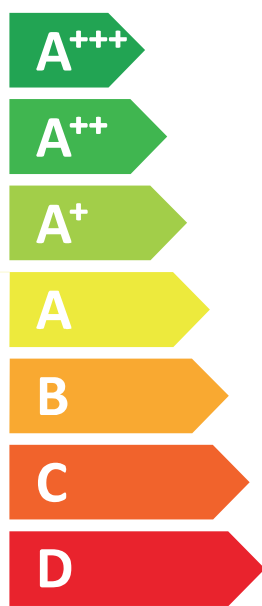

ENERG  
енергия · ενέργεια

**VIESMANN**

VITOCAL 252-A, AWOT-E-AC-AF 251.A13

**A+++**

**A+**

Two icons showing sound power levels for radiators. The top icon shows a speaker inside a house with the text "40 dB". The bottom icon shows a speaker outside a house with the text "54 dB".

A legend for power levels, consisting of three colored squares with corresponding text: a dark blue square for "10 kW", a medium blue square for "12 kW", and a light blue square for "7 kW".

2019

811/2013