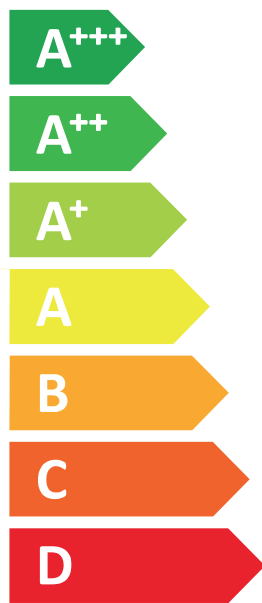

ENERG
енергия · ενέργεια

VIESSMANN

VITOCAL 252-A, AWOT-M-E-AC 251.A10 2C

A+++

A+

Two sound power level icons. The top one shows a speaker inside a house icon with the text "40 dB". The bottom one shows a speaker outside a house icon with the text "54 dB".

A legend for power output levels, consisting of three colored squares with corresponding text: a dark blue square for "8 kW", a medium blue square for "10 kW", and a light blue square for "5 kW".

2019

811/2013