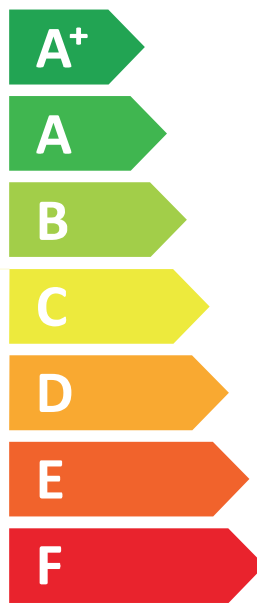

ENERG
енергия · ενέργεια

VIESSMANN

VITOCAL 252-A, AWOT-M-E-AC 251.A10 2C

A+++

A+

Two sound power level icons. The top one shows a speaker inside a house icon with the text "40 dB". The bottom one shows a speaker outside a house icon with the text "54 dB".

A legend for power output levels, consisting of three colored squares with corresponding text: a dark blue square for "8 kW", a medium blue square for "10 kW", and a light blue square for "5 kW".

2019

811/2013