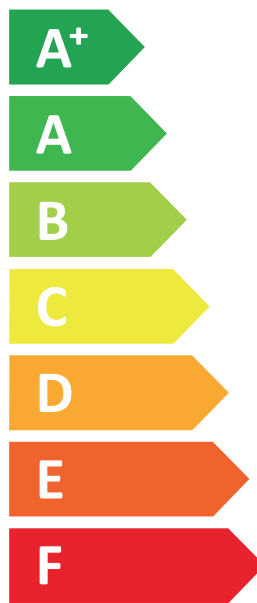

ENERG
енергия · ενέργεια

VIESMANN

VITOCAL 252-A, AWOT-E-AC 251.A10 2C

A+++

A+

Two icons showing sound power levels for radiators. The top icon shows a speaker inside a house with the text "40 dB". The bottom icon shows a speaker outside a house with the text "54 dB".

A legend for power output zones, showing three colored squares with corresponding power values: a dark blue square for "8 kW", a medium blue square for "10 kW", and a light blue square for "5 kW".

2019