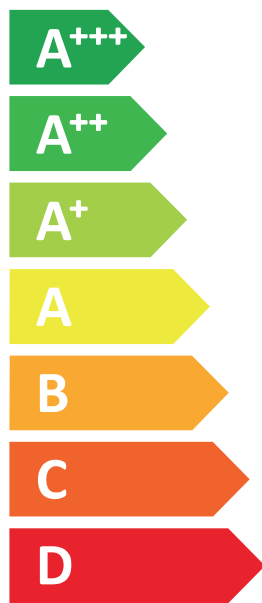

ENERG
енергия · ενέργεια

VIESMANN

VITOCAL 252-A, AWOT-E-AC 251.A10 2C

A+++

A+

Two icons showing sound power levels for radiators. The top icon shows a speaker inside a house with the text "40 dB". The bottom icon shows a speaker outside a house with the text "54 dB".

A legend for power output zones, showing three colored squares with corresponding power values: a dark blue square for "8 kW", a medium blue square for "10 kW", and a light blue square for "5 kW".

2019