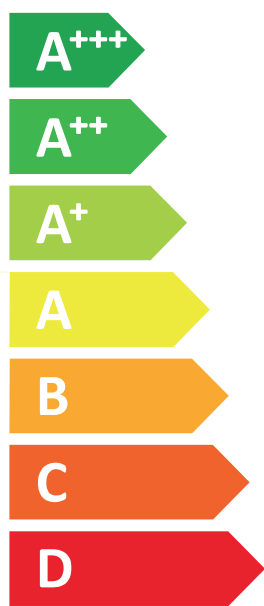

ENERG  
енергия · ενέργεια

**VIESMANN**

**VITOCAL 252-A, AWOT-E-AC 251.A13 2C**

**A+++**

**A+**

Two icons showing sound power levels for radiators. The top icon shows a speaker inside a house with the text "40 dB". The bottom icon shows a speaker outside a house with the text "54 dB".

A legend for power levels, consisting of three colored squares with corresponding text: a dark blue square for "10 kW", a medium blue square for "12 kW", and a light blue square for "7 kW".

2019

811/2013