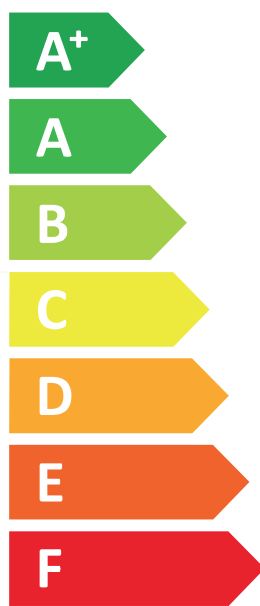

ENERG  
енергия · ενέργεια

**VIESMANN**

**VITOCAL 252-A, AWOT-E-AC 251.A13 2C**

**A+++**

**A+**

Two icons showing sound power levels for radiators. The top icon shows a speaker inside a house with the text "40 dB". The bottom icon shows a speaker outside a house with the text "54 dB".

A legend for power levels, consisting of three colored squares with corresponding text: a dark blue square for "10 kW", a medium blue square for "12 kW", and a light blue square for "7 kW".

2019

811/2013