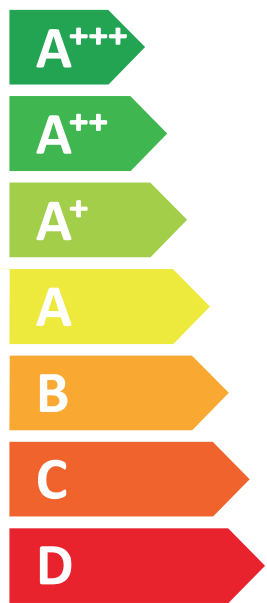

ENERG
енергия · ενέργεια

VIESMANN

VITOCAL 252-A, AWOT-M-E-AC-AF 251.A10 2C

A+++

A+

Two icons of a house with sound waves. The top icon is labeled **40 dB** and the bottom icon is labeled **54 dB**.

Legend for power output levels, shown as three colored squares: dark blue for **8 kW**, medium blue for **10 kW**, and light blue for **5 kW**.