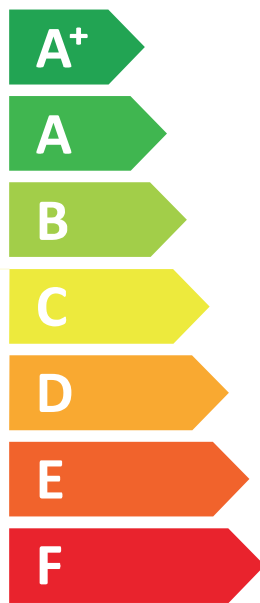

ENERG
енергия · ενέργεια

VIESMANN

VITOCAL 252-A, AWOT-M-E-AC-AF 251.A10 2C

A+++

A+

Two icons of a house with sound waves. The top icon is labeled **40 dB** and the bottom icon is labeled **54 dB**.

Legend for power output levels, shown as three colored squares: dark blue for **8 kW**, medium blue for **10 kW**, and light blue for **5 kW**.