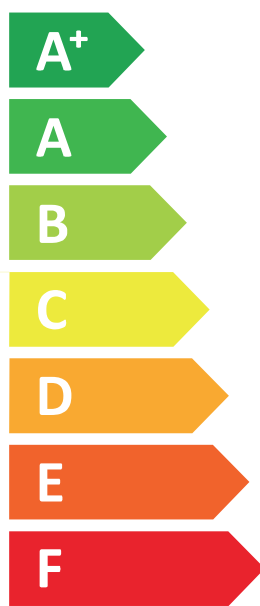

ENERG  
енергия · ενέργεια

**VIESMANN**

VITOCAL 252-A, AWOT-E-AC-AF 251.A10 2C

**A+++**

**A+**

Two icons showing sound power levels for radiators. The top icon shows a speaker inside a house with the text "40 dB". The bottom icon shows a speaker outside a house with the text "54 dB".

A legend for power output levels, consisting of three colored squares with corresponding text: a dark blue square for "8 kW", a medium blue square for "10 kW", and a light blue square for "5 kW".

2019

811/2013