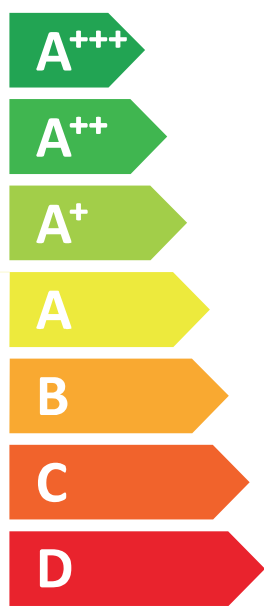

ENERG  
енергия · ενέργεια

**VIESMANN**

VITOCAL 252-A, AWOT-E-AC-AF 251.A10 2C

**A+++**

**A+**

Two icons showing sound power levels for radiators. The top icon shows a speaker inside a house with the text "40 dB". The bottom icon shows a speaker outside a house with the text "54 dB".

A legend for power output levels, consisting of three colored squares with corresponding text: a dark blue square for "8 kW", a medium blue square for "10 kW", and a light blue square for "5 kW".

2019

811/2013