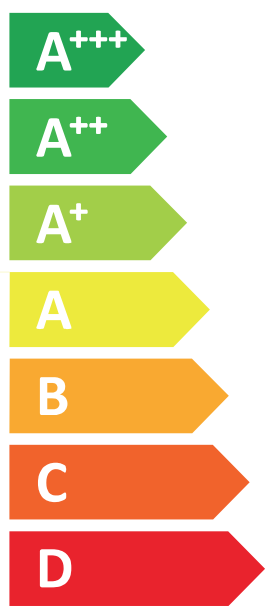

ENERG
енергия · ενέργεια

VIESMANN

VITOCAL 252-A, AWOT-E-AC-AF 251.A13 2C

A+++

A+

Two sound power level icons. The top one shows a speaker icon inside a house with the text "40 dB". The bottom one shows a speaker icon outside a house with the text "54 dB".

A legend for power levels, showing three colored squares with corresponding values: a dark blue square for "10 kW", a medium blue square for "12 kW", and a light blue square for "7 kW".

2019

811/2013