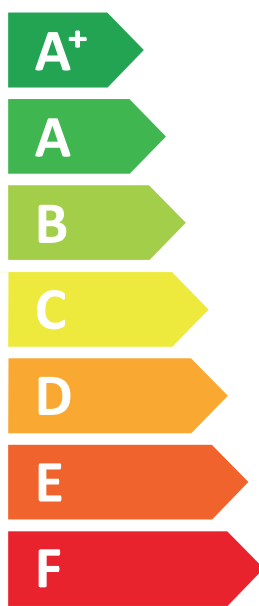

ENERG
енергия · ενέργεια

VIESMANN

VITOCAL 252-A, AWOT-E-AC-AF 251.A13 2C

A+++

A+

Two sound power level icons. The top one shows a speaker icon inside a house with the text "40 dB". The bottom one shows a speaker icon outside a house with the text "54 dB".

A legend for power levels, showing three colored squares with corresponding values: a dark blue square for "10 kW", a medium blue square for "12 kW", and a light blue square for "7 kW".

2019

811/2013