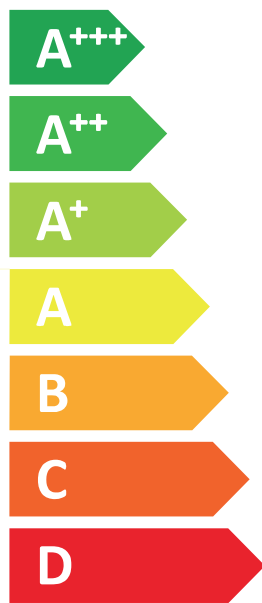

ENERG  
енергия · ενέργεια

**VIESMANN**

**VITOCAL 252-A, AWOT-M-E-AC 251.A10**

**A+++**

**A+**

Two sound power level icons. The top one shows a speaker inside a house icon with the text "40 dB". The bottom one shows a speaker outside a house icon with the text "54 dB".

A legend for power output zones, showing three colored squares with corresponding power values: a dark blue square for "8 kW", a medium blue square for "10 kW", and a light blue square for "5 kW".

2019