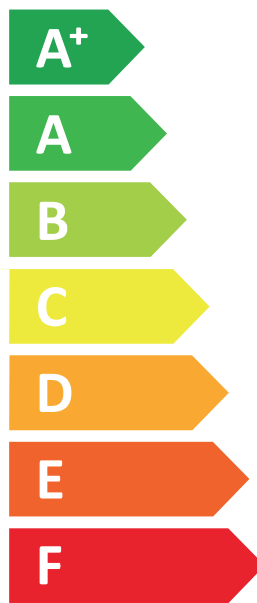

ENERG  
енергия · ενέργεια

**VIESMANN**

**VITOCAL 252-A, AWOT-M-E-AC 251.A10**

**A+++**

**A+**

Two sound power level icons. The top one shows a speaker inside a house icon with the text "40 dB". The bottom one shows a speaker outside a house icon with the text "54 dB".

A legend for power output zones, showing three colored squares with corresponding power values: a dark blue square for "8 kW", a medium blue square for "10 kW", and a light blue square for "5 kW".

2019