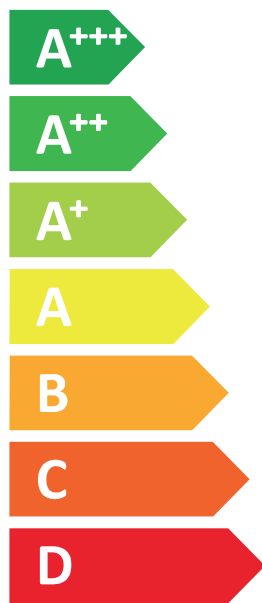

ENERG  
енергия · ενέργεια

**VIESMANN**

**VITOCAL 252-A, AWOT-E-AC 251.A10**

**A+++**

**A+**

Two icons showing sound power levels for radiators. The top icon shows a house with a speaker and the text "40 dB". The bottom icon shows a house with a speaker and the text "54 dB".

A legend for power levels, showing three colored squares with corresponding values: a dark blue square for "8 kW", a medium blue square for "10 kW", and a light blue square for "5 kW".

2019

811/2013

6173741-2