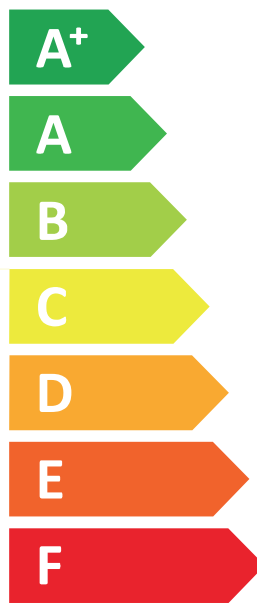

ENERG  
енергия · ενέργεια

**VIESMANN**

**VITOCAL 252-A, AWOT-E-AC 251.A10**

**A+++**

**A+**

Two icons showing sound power levels for radiators. The top icon shows a house with a speaker and the text "40 dB". The bottom icon shows a house with a speaker and the text "54 dB".

A legend for power levels, showing three colored squares with corresponding values: a dark blue square for "8 kW", a medium blue square for "10 kW", and a light blue square for "5 kW".

2019

811/2013

6173741-2