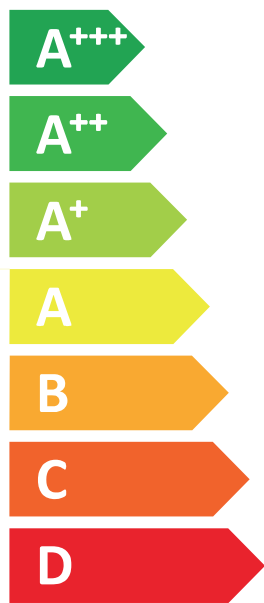

ENERG
енергия · ενέργεια

VIESMANN

VITOCAL 252-A, AWOT-E-AC 251.A13

A+++

A+

Two icons showing sound power levels. The top icon shows a speaker inside a house with the text "40 dB". The bottom icon shows a speaker outside a house with the text "54 dB".

A legend for power levels, showing three colored squares with corresponding values: a dark blue square for "10 kW", a medium blue square for "12 kW", and a light blue square for "7 kW".

2019

811/2013

6173742-2