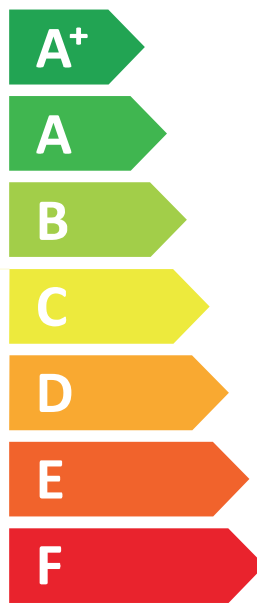

ENERG
енергия · ενέργεια

VIESMANN

VITOCAL 252-A, AWOT-E-AC 251.A13

A+++

A+

Two icons showing sound power levels. The top icon shows a speaker inside a house with the text "40 dB". The bottom icon shows a speaker outside a house with the text "54 dB".

A legend for power levels, showing three colored squares with corresponding values: a dark blue square for "10 kW", a medium blue square for "12 kW", and a light blue square for "7 kW".

2019

811/2013

6173742-2