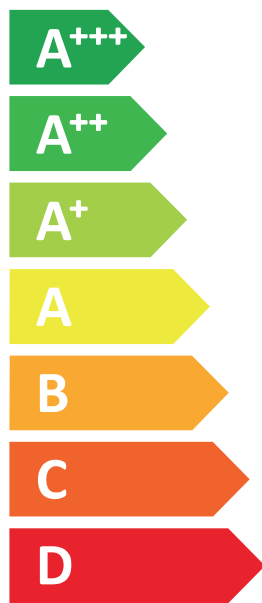

ENERG  
енергия · ενέργεια

**VIESMANN**

**VITOCAL 252-A, AWOT-M-E-AC 251.A10**

**A+++**

**A+**

Two icons showing sound power levels. The top icon shows a speaker inside a house with the text "40 dB". The bottom icon shows a speaker outside a house with the text "54 dB".

A legend for the Europe map showing three shaded regions corresponding to power outputs: 8 kW (dark blue), 10 kW (medium blue), and 5 kW (light blue).

2019

811/2013

6173739-2