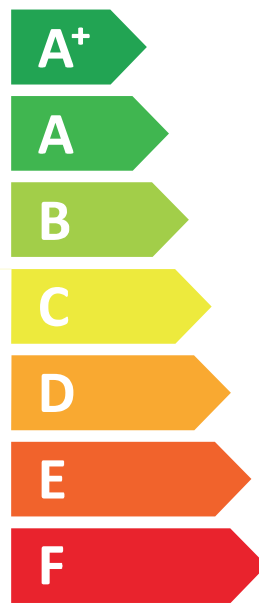

ENERG  
енергия · ενέργεια

**VIESMANN**

**VITOCAL 252-A, AWOT-M-E-AC 251.A10**

**A+++**

**A+**

Two icons showing sound power levels. The top icon shows a speaker inside a house with the text "40 dB". The bottom icon shows a speaker outside a house with the text "54 dB".

A legend for the Europe map showing three shaded regions corresponding to power outputs: 8 kW (dark blue), 10 kW (medium blue), and 5 kW (light blue).

2019

811/2013

6173739-2