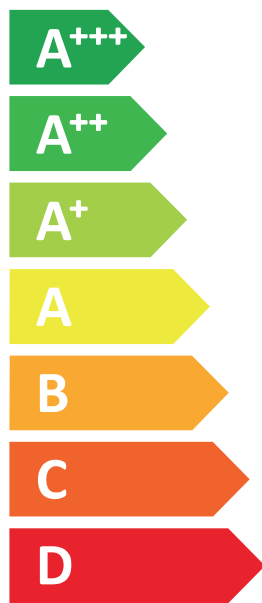

ENERG  
енергия · ενέργεια

**VIESMANN**

**VITOCAL 252-A, AWOT-E-AC 251.A10**

**A+++**

**A+**

Two sound power level icons. The top one shows a speaker inside a house icon with the text "40 dB". The bottom one shows a speaker outside a house icon with the text "54 dB".

A legend for power output zones, showing three colored squares with corresponding power values: a dark blue square for "8 kW", a medium blue square for "10 kW", and a light blue square for "5 kW".

2019