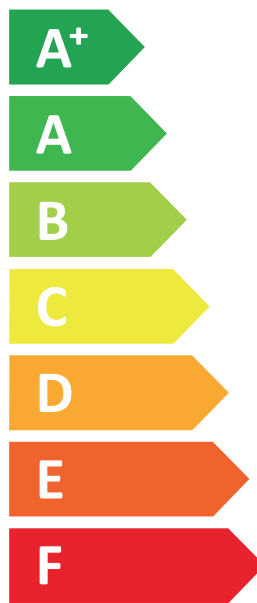

ENERG  
енергия · ενέργεια

**VIESMANN**

**VITOCAL 252-A, AWOT-E-AC 251.A10**

**A+++**

**A+**

Two sound power level icons. The top one shows a speaker inside a house icon with the text "40 dB". The bottom one shows a speaker outside a house icon with the text "54 dB".

A legend for power output zones, showing three colored squares with corresponding power values: a dark blue square for "8 kW", a medium blue square for "10 kW", and a light blue square for "5 kW".

2019