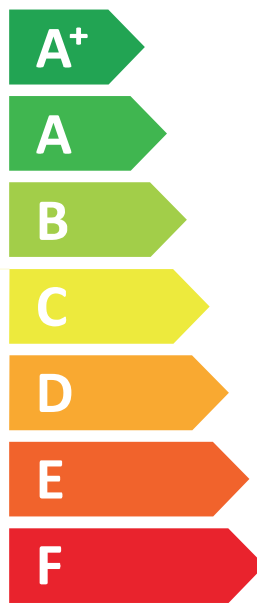

ENERG  
енергия · ενέργεια

**VIESMANN**

**VITOCAL 252-A, AWOT-E-AC 251.A13**

**A+++**

**A+**

Two icons showing sound power levels. The top icon shows a speaker inside a house with the text "40 dB". The bottom icon shows a speaker outside a house with the text "54 dB".

A legend for power output zones, consisting of three colored squares with corresponding power values: a dark blue square for "10 kW", a medium blue square for "12 kW", and a light blue square for "7 kW".