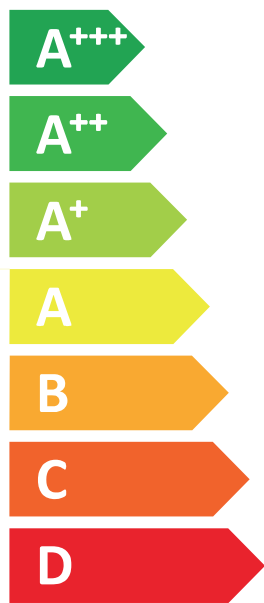

ENERG  
енергия · ενέργεια

**VIESMANN**

**VITOCAL 252-A, AWOT-E-AC 251.A13**

**A+++**

**A+**

Two icons showing sound power levels. The top icon shows a speaker inside a house with the text "40 dB". The bottom icon shows a speaker outside a house with the text "54 dB".

A legend for power output zones, consisting of three colored squares with corresponding power values: a dark blue square for "10 kW", a medium blue square for "12 kW", and a light blue square for "7 kW".