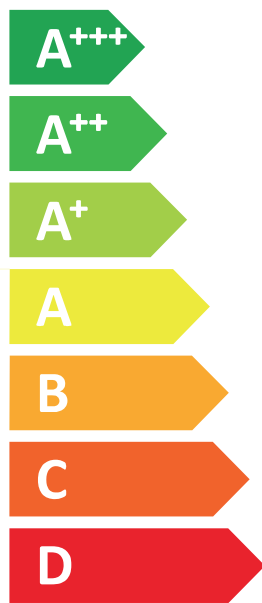

ENERG  
енергия · ενέργεια

**VIESMANN**

**VITOCAL 252-A, AWOT-E-AC 251.A13**

**A+++**

**A+**

Two icons of a house with sound waves. The top icon is labeled **40 dB** and the bottom icon is labeled **54 dB**.

A legend for power output levels with three colored squares: dark blue for **10 kW**, medium blue for **12 kW**, and light blue for **7 kW**.

2019

811/2013

6173742-2