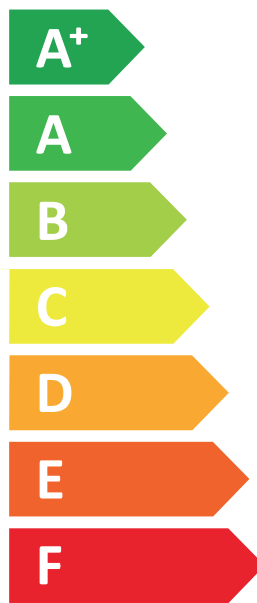

ENERG  
енергия · ενέργεια

**VIESMANN**

**VITOCAL 252-A, AWOT-E-AC 251.A13**

**A+++**

**A+**

Two icons of a house with sound waves. The top icon is labeled **40 dB** and the bottom icon is labeled **54 dB**.

A legend for power output levels with three colored squares: dark blue for **10 kW**, medium blue for **12 kW**, and light blue for **7 kW**.

2019

811/2013

6173742-2