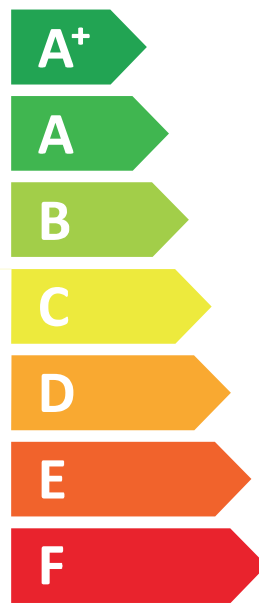

ENERG  
енергия · ενέργεια

**VIESMANN**

**VITOCAL 252-A, AWOT-E-AC 251.A10 2C**

**A+++**

**A+**

Two icons showing sound power levels for radiators. The top icon shows a speaker inside a house with the text "40 dB". The bottom icon shows a speaker outside a house with the text "54 dB".

A legend for power output levels, consisting of three colored squares with corresponding text: a dark blue square for "8 kW", a medium blue square for "10 kW", and a light blue square for "5 kW".

2019

811/2013