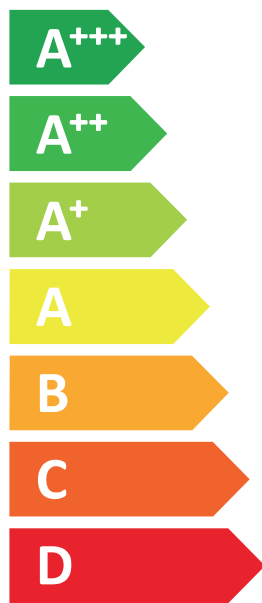

ENERG  
енергия · ενέργεια

**VIESMANN**

**VITOCAL 252-A, AWOT-E-AC 251.A10 2C**

**A+++**

**A+**

Two icons showing sound power levels for radiators. The top icon shows a speaker inside a house with the text "40 dB". The bottom icon shows a speaker outside a house with the text "54 dB".

A legend for power output levels, consisting of three colored squares with corresponding text: a dark blue square for "8 kW", a medium blue square for "10 kW", and a light blue square for "5 kW".

2019

811/2013