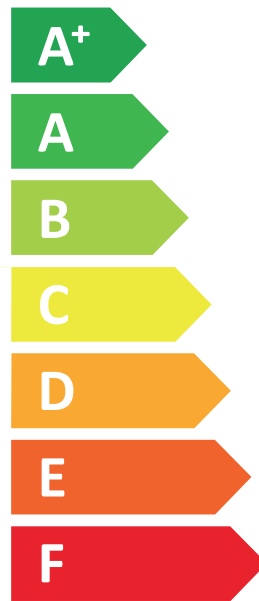

ENERG
енергия · ενέργεια

VIESMANN

VITOCAL 252-A, AWOT-E-AC 251.A13 2C

A+++

A+

Two icons showing sound power levels. The top icon shows a speaker inside a house with the text "40 dB". The bottom icon shows a speaker outside a house with the text "54 dB".

A legend for power levels, consisting of three colored squares with corresponding text: a dark blue square for "10 kW", a medium blue square for "12 kW", and a light blue square for "7 kW".

2019

811/2013