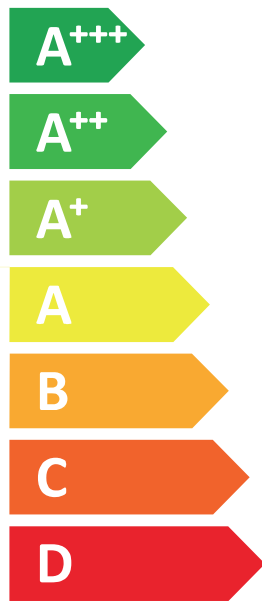

ENERG
енергия · ενέργεια

VIESMANN

VITOCAL 252-A, AWOT-E-AC 251.A13 2C

A+++

A+

Two icons showing sound power levels. The top icon shows a speaker inside a house with the text "40 dB". The bottom icon shows a speaker outside a house with the text "54 dB".

A legend for power levels, consisting of three colored squares with corresponding text: a dark blue square for "10 kW", a medium blue square for "12 kW", and a light blue square for "7 kW".

2019

811/2013