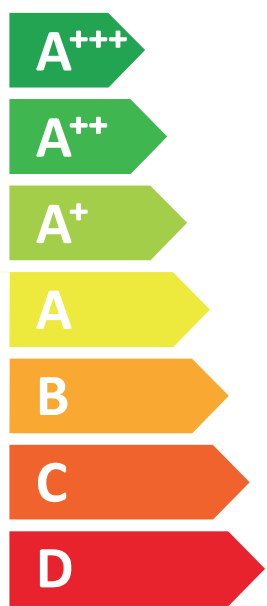

ENERG
енергия · ενέργεια

VIESMANN

VITOCAL 252-A, AWOT-E-AC 251.A13 2C

A+++

A+

Two icons showing sound power levels. The top icon shows a speaker inside a house with the text "40 dB". The bottom icon shows a speaker outside a house with the text "54 dB".

A legend for power levels, showing three colored squares with corresponding values: a dark blue square for "10 kW", a medium blue square for "12 kW", and a light blue square for "7 kW".

2019

811/2013

6137977-2