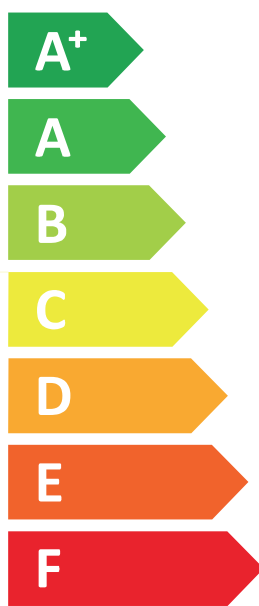

ENERG
енергия · ενέργεια

VIESMANN

VITOCAL 252-A, AWOT-E-AC 251.A13 2C

A+++

A+

Two icons showing sound power levels. The top icon shows a speaker inside a house with the text "40 dB". The bottom icon shows a speaker outside a house with the text "54 dB".

A legend for power levels, showing three colored squares with corresponding values: a dark blue square for "10 kW", a medium blue square for "12 kW", and a light blue square for "7 kW".

2019

811/2013

6137977-2