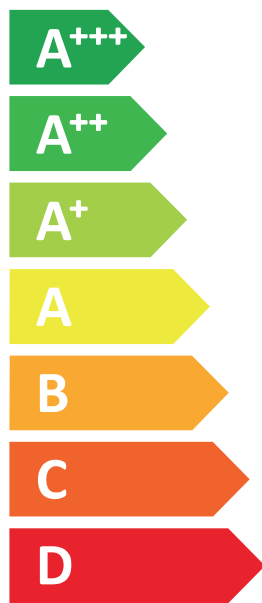

ENERG
енергия · ενέργεια

VIESMANN

VITOCAL 252-A, AWOT-E-AC 251.A10 2C

A+++

A+

Two icons showing sound power levels for radiators. The top icon shows a speaker inside a house with the text "40 dB". The bottom icon shows a speaker outside a house with the text "54 dB".

A legend for power output levels, consisting of three colored squares with corresponding text: a dark blue square for "8 kW", a medium blue square for "10 kW", and a light blue square for "5 kW".

2019

811/2013