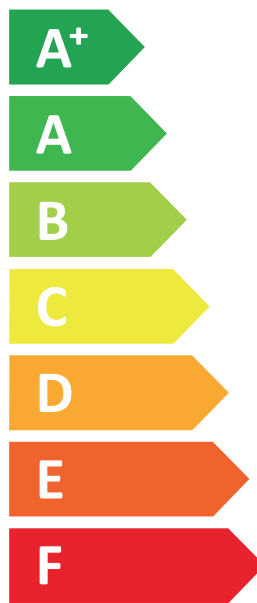

ENERG
енергия · ενέργεια

VIESMANN

VITOCAL 252-A, AWOT-E-AC 251.A10 2C

A+++

A+

Two icons showing sound power levels for radiators. The top icon shows a speaker inside a house with the text "40 dB". The bottom icon shows a speaker outside a house with the text "54 dB".

A legend for power output levels, consisting of three colored squares with corresponding text: a dark blue square for "8 kW", a medium blue square for "10 kW", and a light blue square for "5 kW".

2019

811/2013