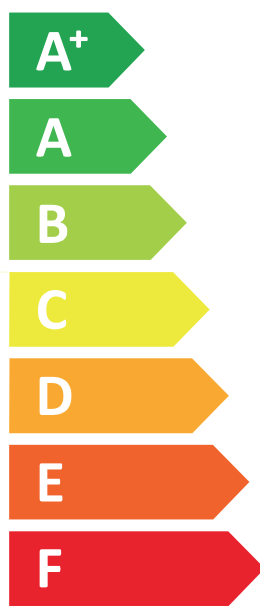

ENERG
енергия · ενέργεια

VIESMANN

VITOCAL 252-A, AWOT-E-AC 251.A13 2C

A+++

A+

Two icons showing sound power levels. The top icon shows a speaker inside a house with the text "40 dB". The bottom icon shows a speaker outside a house with the text "54 dB".

A legend for power levels, showing three colored squares with corresponding values: a dark blue square for "10 kW", a medium blue square for "12 kW", and a light blue square for "7 kW".

2019

811/2013

6137977-2