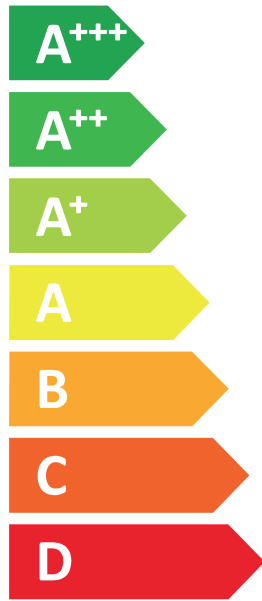

ENERG
енергия · ενέργεια

VIESSMANN

VITOCAL 252-A, AWOT-M-E-AC-AF 251.A04

A++

A

Two icons showing sound power levels. The top icon shows a speaker inside a house with the text "40 dB". The bottom icon shows a speaker outside a house with the text "49 dB".

A legend for power output zones, showing three colored squares: dark blue for "5 kW", medium blue for "4 kW", and light blue for "2 kW".

2019

811/2013

6201457-01