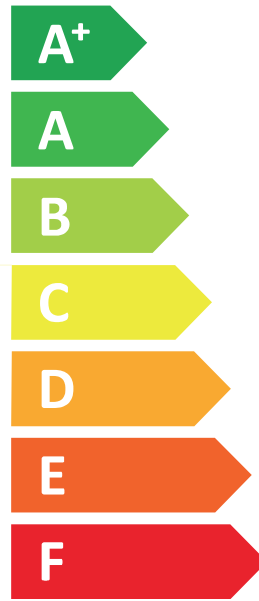

ENERG
енергия · ενέργεια

VIESSMANN

VITOCAL 252-A, AWOT-M-E-AC-AF 251.A04

A++

A

Two icons showing sound power levels. The top icon shows a speaker inside a house with the text "40 dB". The bottom icon shows a speaker outside a house with the text "49 dB".

A legend for power output zones, showing three colored squares: dark blue for "5 kW", medium blue for "4 kW", and light blue for "2 kW".

2019

811/2013

6201457-01