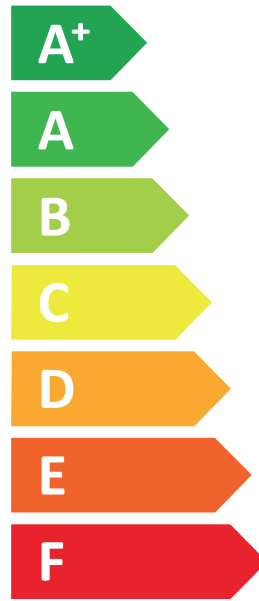

ENERG
енергия · ενέργεια

VIESSMANN

VITOCAL 252-A, AWOT-M-E-AC 251.A04

A++

A

Two icons showing sound power levels. The top icon shows a speaker inside a house with the text "40 dB". The bottom icon shows a speaker outside a house with the text "49 dB".

A legend for power output zones, showing three colored squares: dark blue for "5 kW", medium blue for "4 kW", and light blue for "2 kW".

2019

811/2013

6201445-01