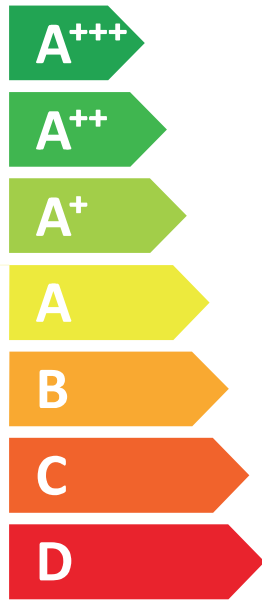

ENERG
енергия · ενέργεια

VIESSMANN

VITOCAL 252-A, AWOT-M-E-AC 251.A04

A++

A

Two icons showing sound power levels. The top icon shows a speaker inside a house with the text "40 dB". The bottom icon shows a speaker outside a house with the text "49 dB".

A legend for power output zones, showing three colored squares: dark blue for "5 kW", medium blue for "4 kW", and light blue for "2 kW".

2019

811/2013

6201445-01