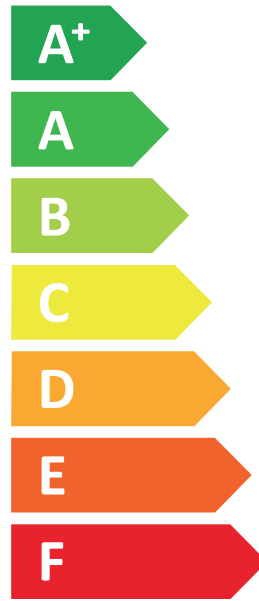

ENERG
енергия · ενέργεια

VIESMANN

VITOCAL 252-A, AWOT-M-E-AC 251.A06

A++

A

Two icons showing sound power levels. The top icon shows a speaker inside a house with the value 40 dB. The bottom icon shows a speaker outside a house with the value 49 dB.

A legend for power output zones, showing three colored squares: dark blue for 7 kW, medium blue for 5 kW, and light blue for 2 kW.

2019

811/2013

6201446-01