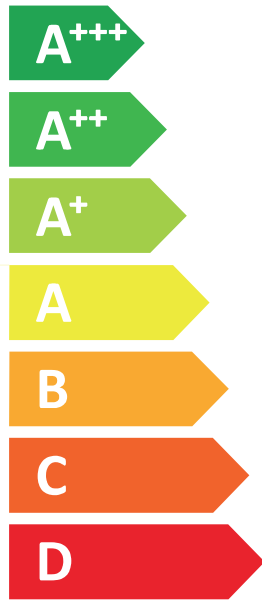

ENERG
енергия · ενέργεια

VIESMANN

VITOCAL 252-A, AWOT-M-E-AC 251.A06

A++

A

Two icons showing sound power levels. The top icon shows a speaker inside a house with the value 40 dB. The bottom icon shows a speaker outside a house with the value 49 dB.

A legend for power output zones, showing three colored squares: dark blue for 7 kW, medium blue for 5 kW, and light blue for 2 kW.

2019

811/2013

6201446-01