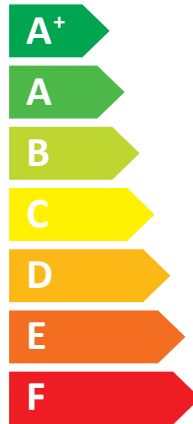

ENERG
енергия · ενεργεια

Panasonic

WH-ADC0916H9E8/WH-UX09HE8

A++

A

Two icons showing sound power levels. The top icon shows a speaker inside a house with the text "46 dB". The bottom icon shows a speaker outside a house with the text "65 dB".

A legend for power consumption with three colored squares: dark blue for "11 kW", medium blue for "9 kW", and light blue for "9 kW".

2019

811/2013

ACXF86-05321