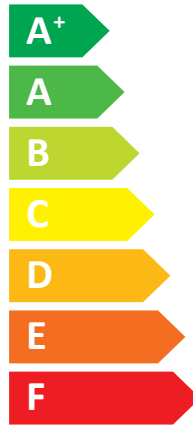

**ENERG**  
енергия · ενεργεια

Y IJA  
IE IA

**Panasonic**

**WH-ADC0916H9E8/WH-UX16HE8**

**A++**

**A**

Two icons showing sound power levels. The top icon shows a speaker inside a house with the text "46 dB". The bottom icon shows a speaker outside a house with the text "67 dB".