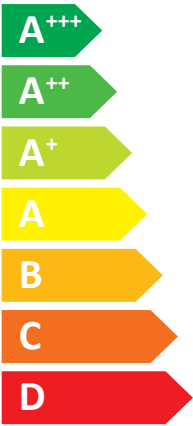

**ENERG**  
енергия · ενεργεια

Y IJA  
IE IA

**Panasonic**

**WH-ADC0916H9E8/WH-UX16HE8**

**A++**

**A**

Two icons showing sound power levels. The top icon shows a speaker inside a house with the text "46 dB". The bottom icon shows a speaker outside a house with the text "67 dB".