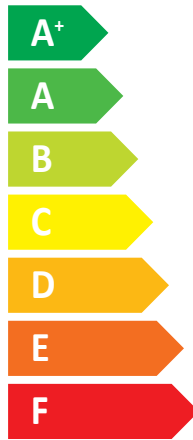

ENERG
енергия · ενεργεια

Panasonic

WH-ADC0309K3E5AN/WH-UDZ03KE5

A++

A+

Two icons showing sound power levels. The top icon shows a speaker inside a house with the text "41 dB". The bottom icon shows a speaker outside a house with the text "55 dB".

A legend for power consumption with three colored squares: dark blue for "2 kW", medium blue for "3 kW", and light blue for "4 kW".

2019

811/2013

ACXF86-45830