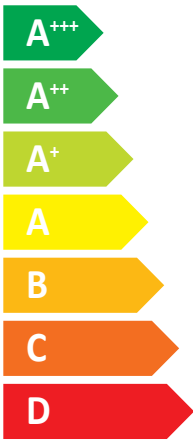

ENERG
енергия · ενεργεια

Panasonic

WH-ADC0309K3E5AN/WH-UDZ03KE5

A++

A+

Two icons showing sound power levels. The top icon shows a speaker inside a house with the text "41 dB". The bottom icon shows a speaker outside a house with the text "55 dB".

A legend for power consumption with three colored squares: dark blue for "2 kW", medium blue for "3 kW", and light blue for "4 kW".

2019

811/2013

ACXF86-45830