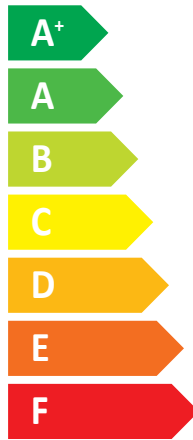

ENERG
енергия · ενεργεια

Y IJA
IE IA

Panasonic

WH-ADC0309K3E5AN/WH-UDZ05KE5

A++

A+

Two icons showing sound power levels. The top icon shows a speaker inside a house with the text "41 dB". The bottom icon shows a speaker outside a house with the text "55 dB".

A legend for power consumption with three colored squares: dark blue for "4 kW", medium blue for "5 kW", and light blue for "4 kW".

2019

811/2013

ACXF86-45840