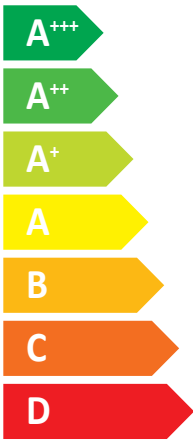

ENERG
енергия · ενεργεια

Y IJA
IE IA

Panasonic

WH-ADC0309K3E5AN/WH-UDZ05KE5

A++

A+

Two icons showing sound power levels. The top icon shows a speaker inside a house with the text "41 dB". The bottom icon shows a speaker outside a house with the text "55 dB".

A legend for power consumption with three colored squares: dark blue for "4 kW", medium blue for "5 kW", and light blue for "4 kW".

2019

811/2013

ACXF86-45840