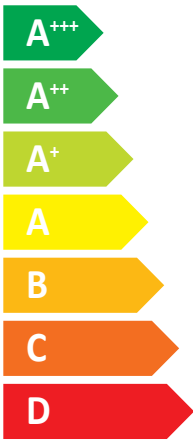

ENERG
енергия · ενεργεια

Panasonic

WH-ADC0309K3E5AN/WH-UDZ07KE5

A++

A+

Two icons showing sound power levels: a house with a speaker icon and the text "41 dB", and another house with a speaker icon and the text "56 dB".

A legend for power consumption with three colored squares: dark blue for "6 kW", medium blue for "7 kW", and light blue for "6 kW".

2019

811/2013

ACXF86-45850