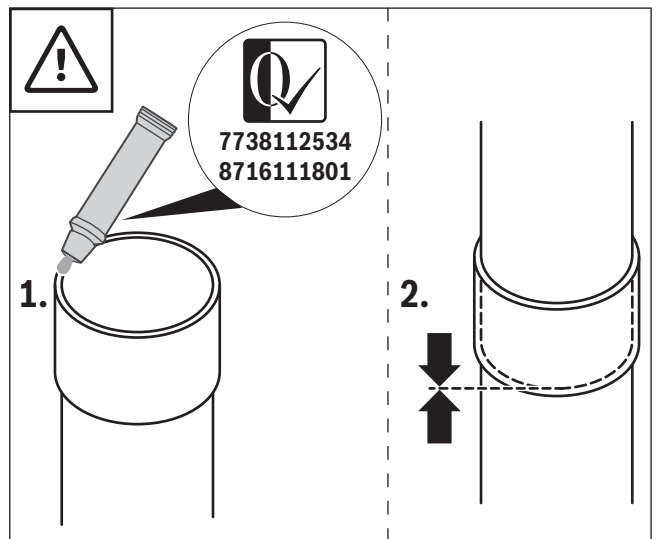

0010018555-002

1 FC-O60: 7738112527, FC-O80: 7738112720, FC-O110: 7738112722

0010028874-001

2 FC-O125: 7738113137, FC-O160: 7738113138, FC-O200: 7738113139

3

0010017800-002

Original Quality by Bosch Thermotechnik GmbH  
Sophienstraße 30-32; D-35576 Wetzlar/Germany