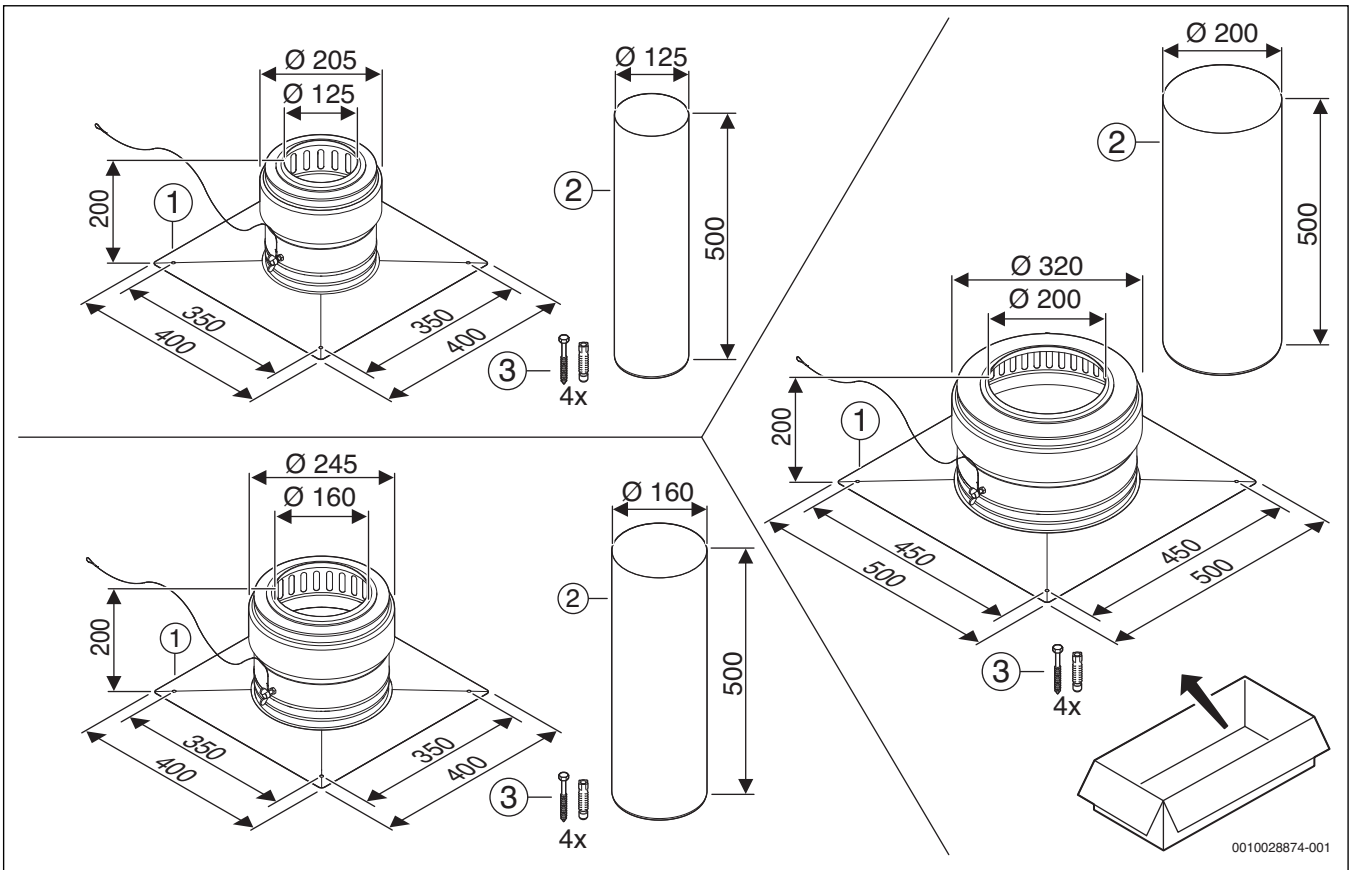

0010018555-002

1 FC-O60: 7738112527, FC-O80: 7738112720, FC-O110: 7738112722

0010028874-001

2 FC-O125: 7738113137, FC-O160: 7738113138, FC-O200: 7738113139

3

0010017800-002

Original Quality by Bosch Thermotechnik GmbH  
Sophienstraße 30-32; D-35576 Wetzlar/Germany